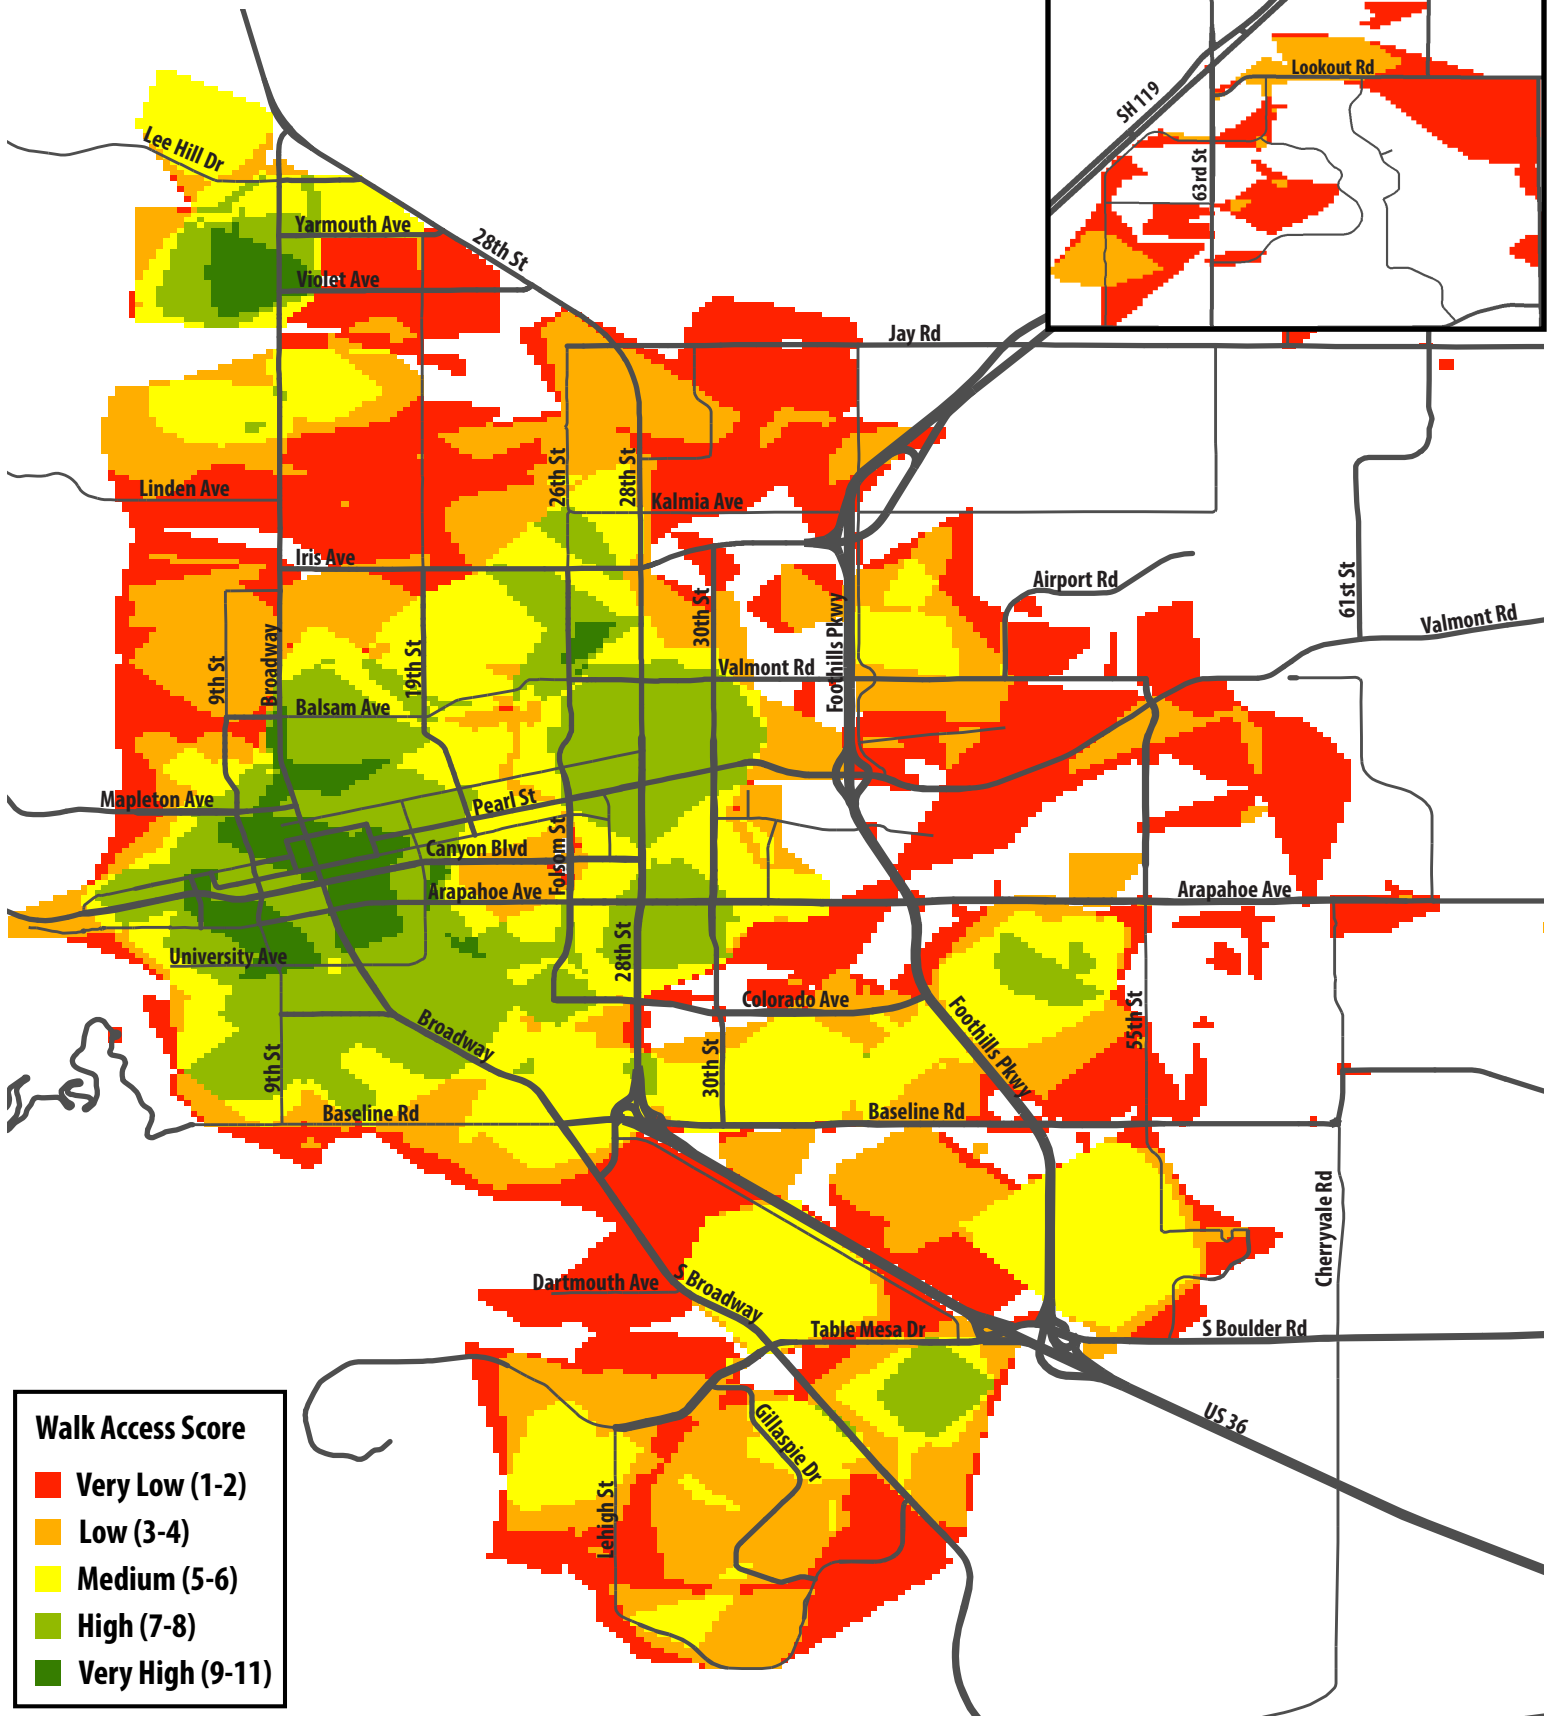

# 15-Minute Neighborhood Walk Access Score Map

# 15-Minute Neighborhood Walk Access Score Map

Areas with few destinations within 15-min walk

Draft 4/10/19

**Walk Access Score**

- Very Low (1-2)
- Low (3-4)