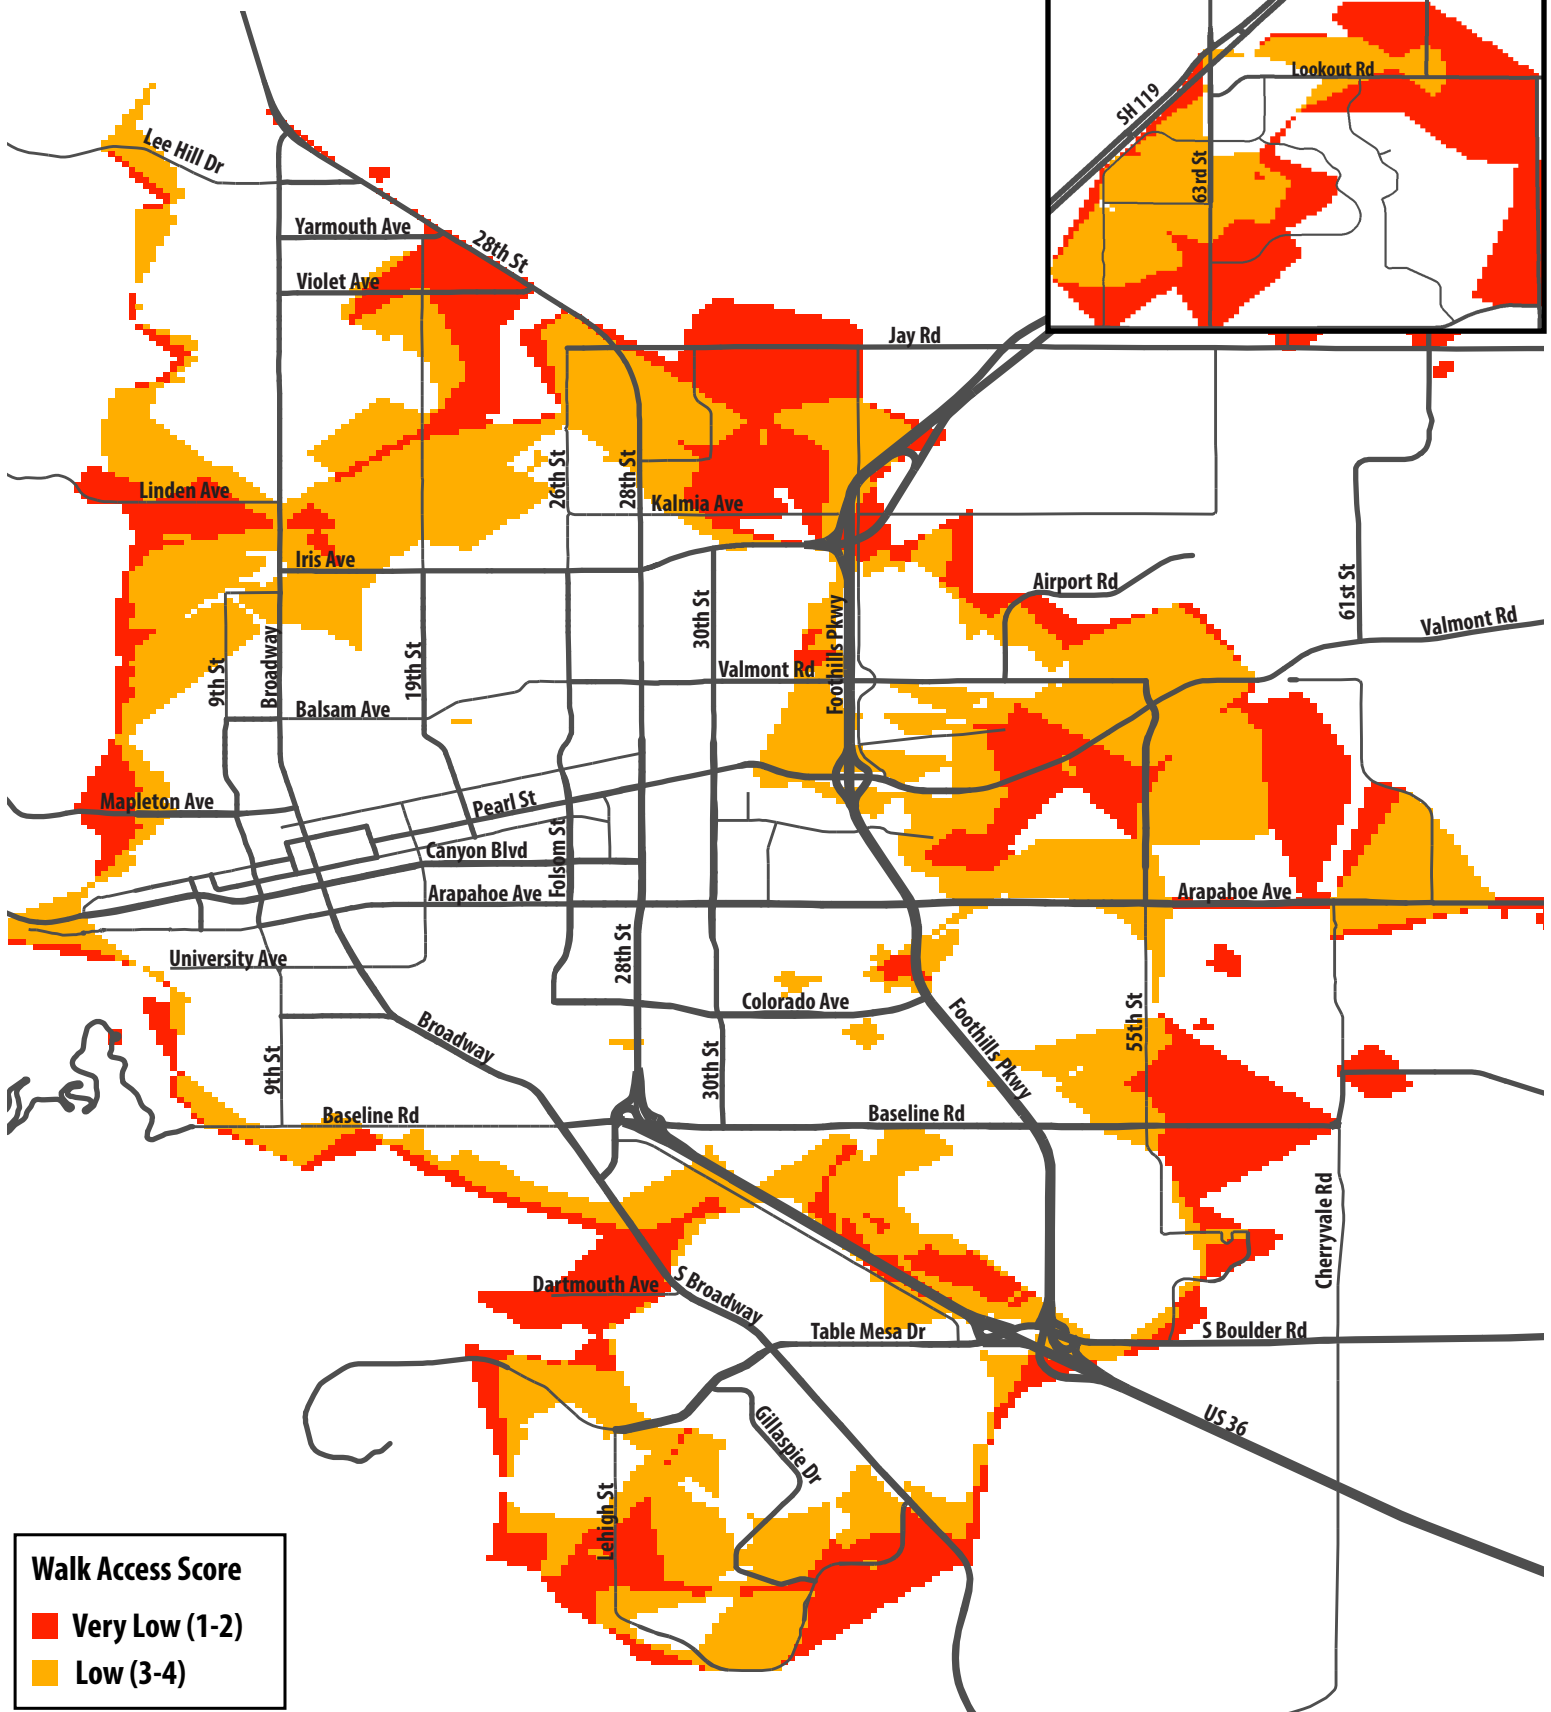

# 15-Minute Neighborhood Walk Access Score Map

## Low-Stress Facilities Only

Draft 4/10/19

# 15-Minute Neighborhood Walk Access Score Map

Areas with few destinations within 15-min walk

Draft 4/10/19

**Walk Access Score**

- Very Low (1-2)
- Low (3-4)