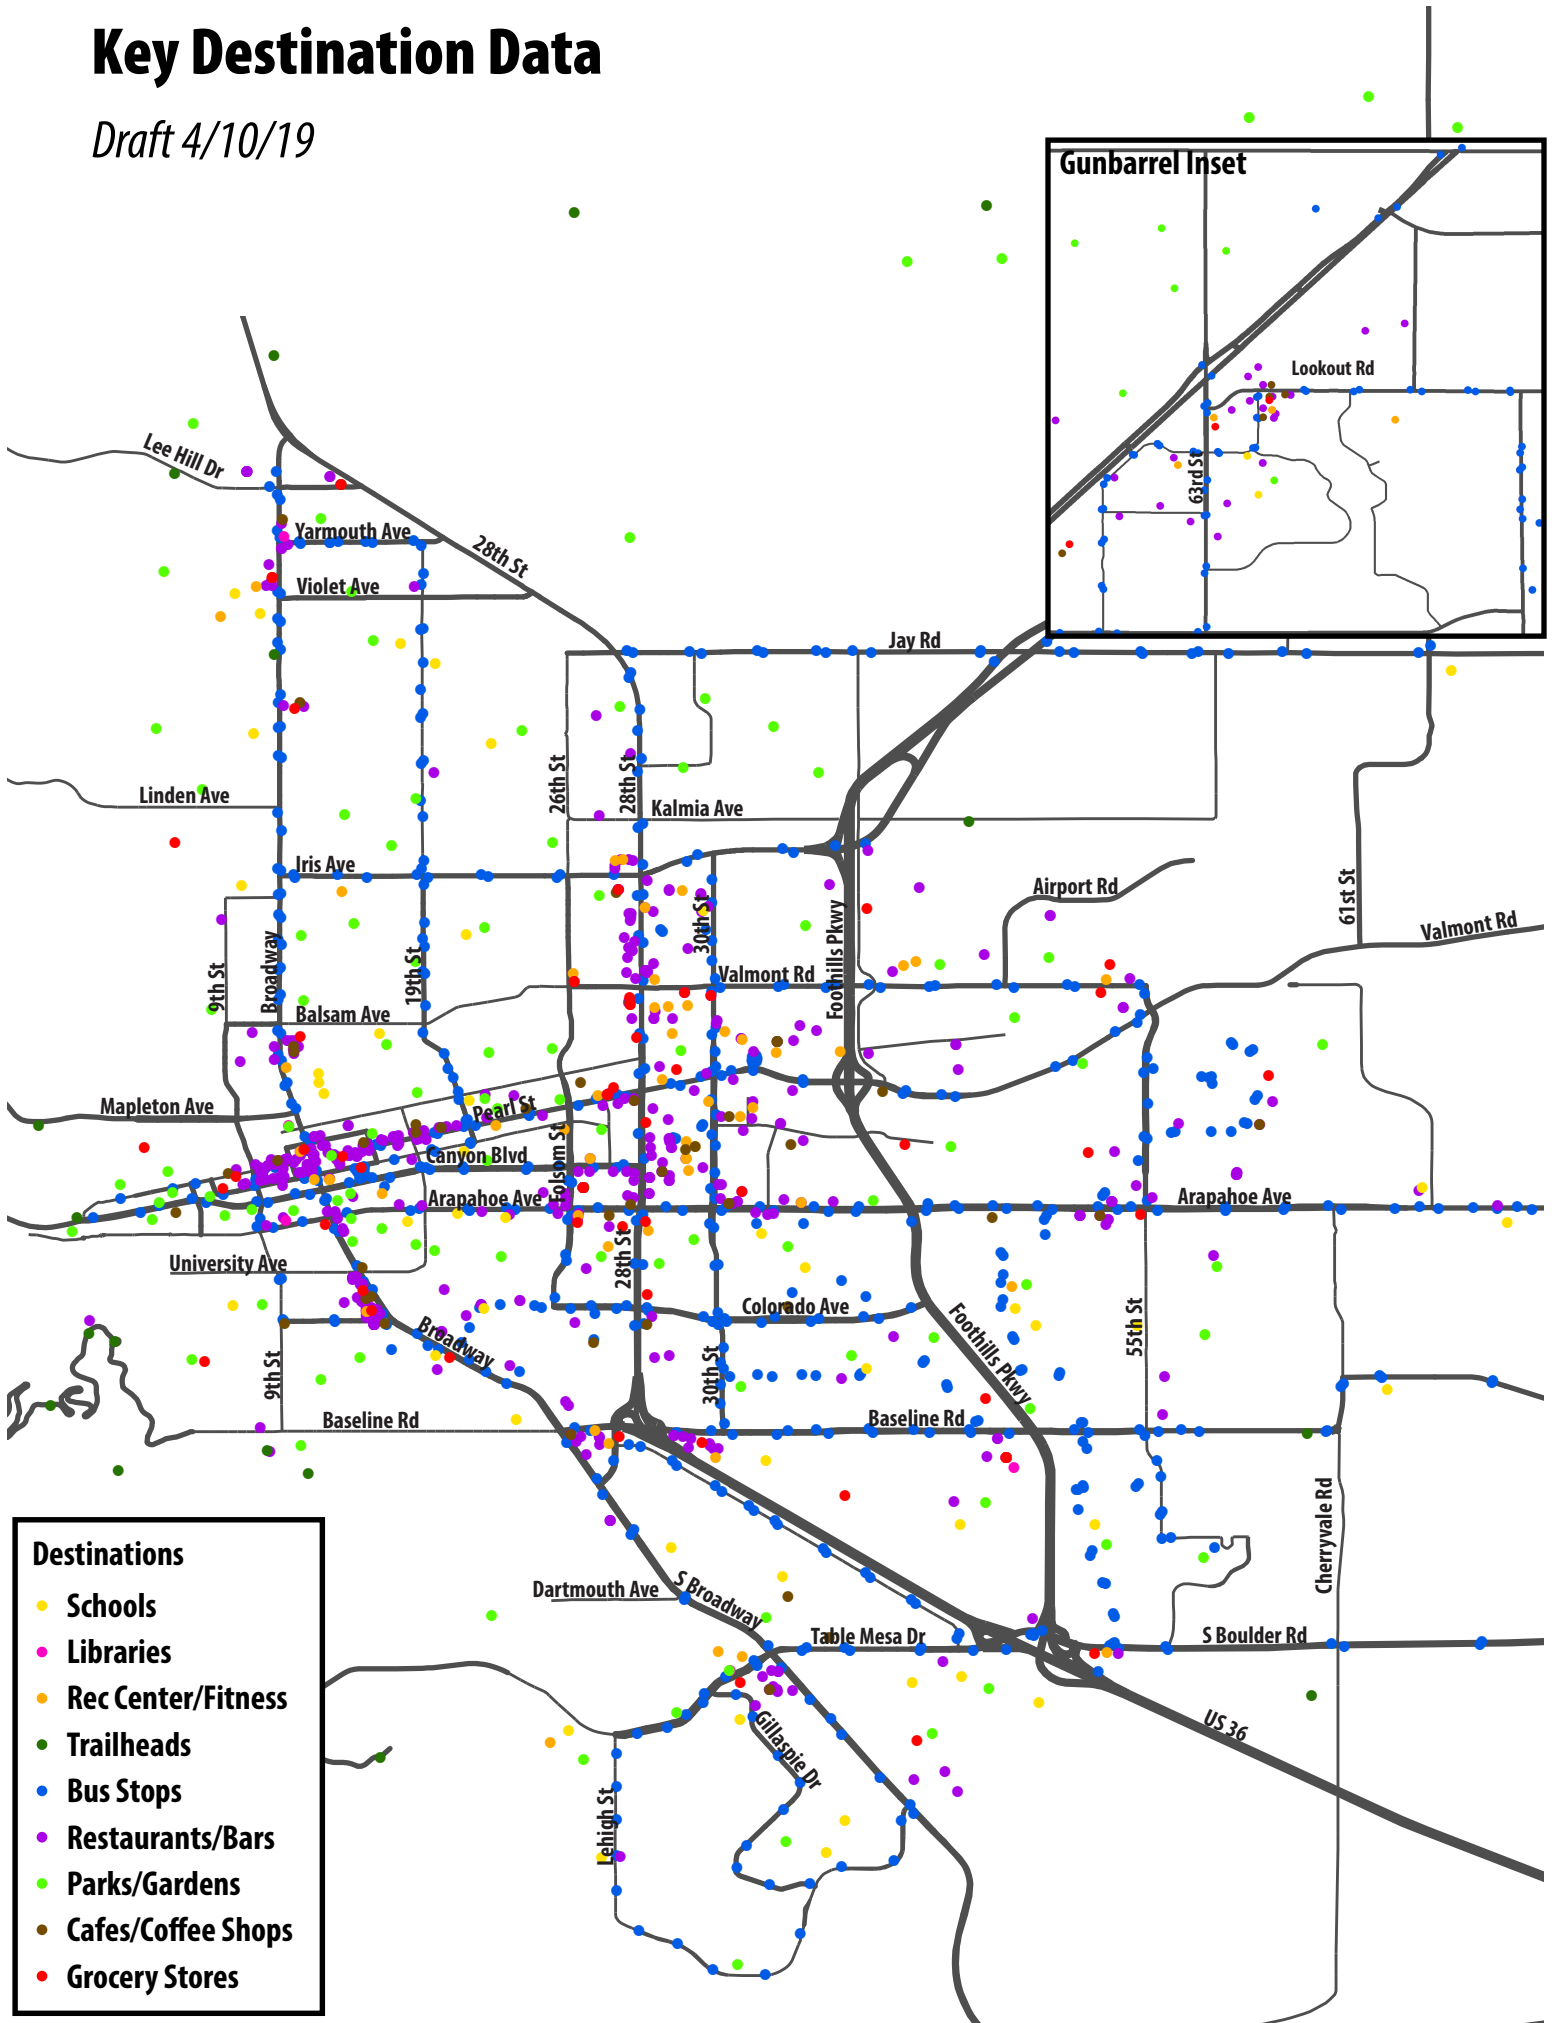

# Key Destination Data

Draft 4/10/19

- Destinations**
- Schools
  - Libraries
  - Rec Center/Fitness
  - Trailheads
  - Bus Stops
  - Restaurants/Bars
  - Parks/Gardens
  - Cafes/Coffee Shops
  - Grocery Stores

# 15-Minute Neighborhood Walk Access Score Map