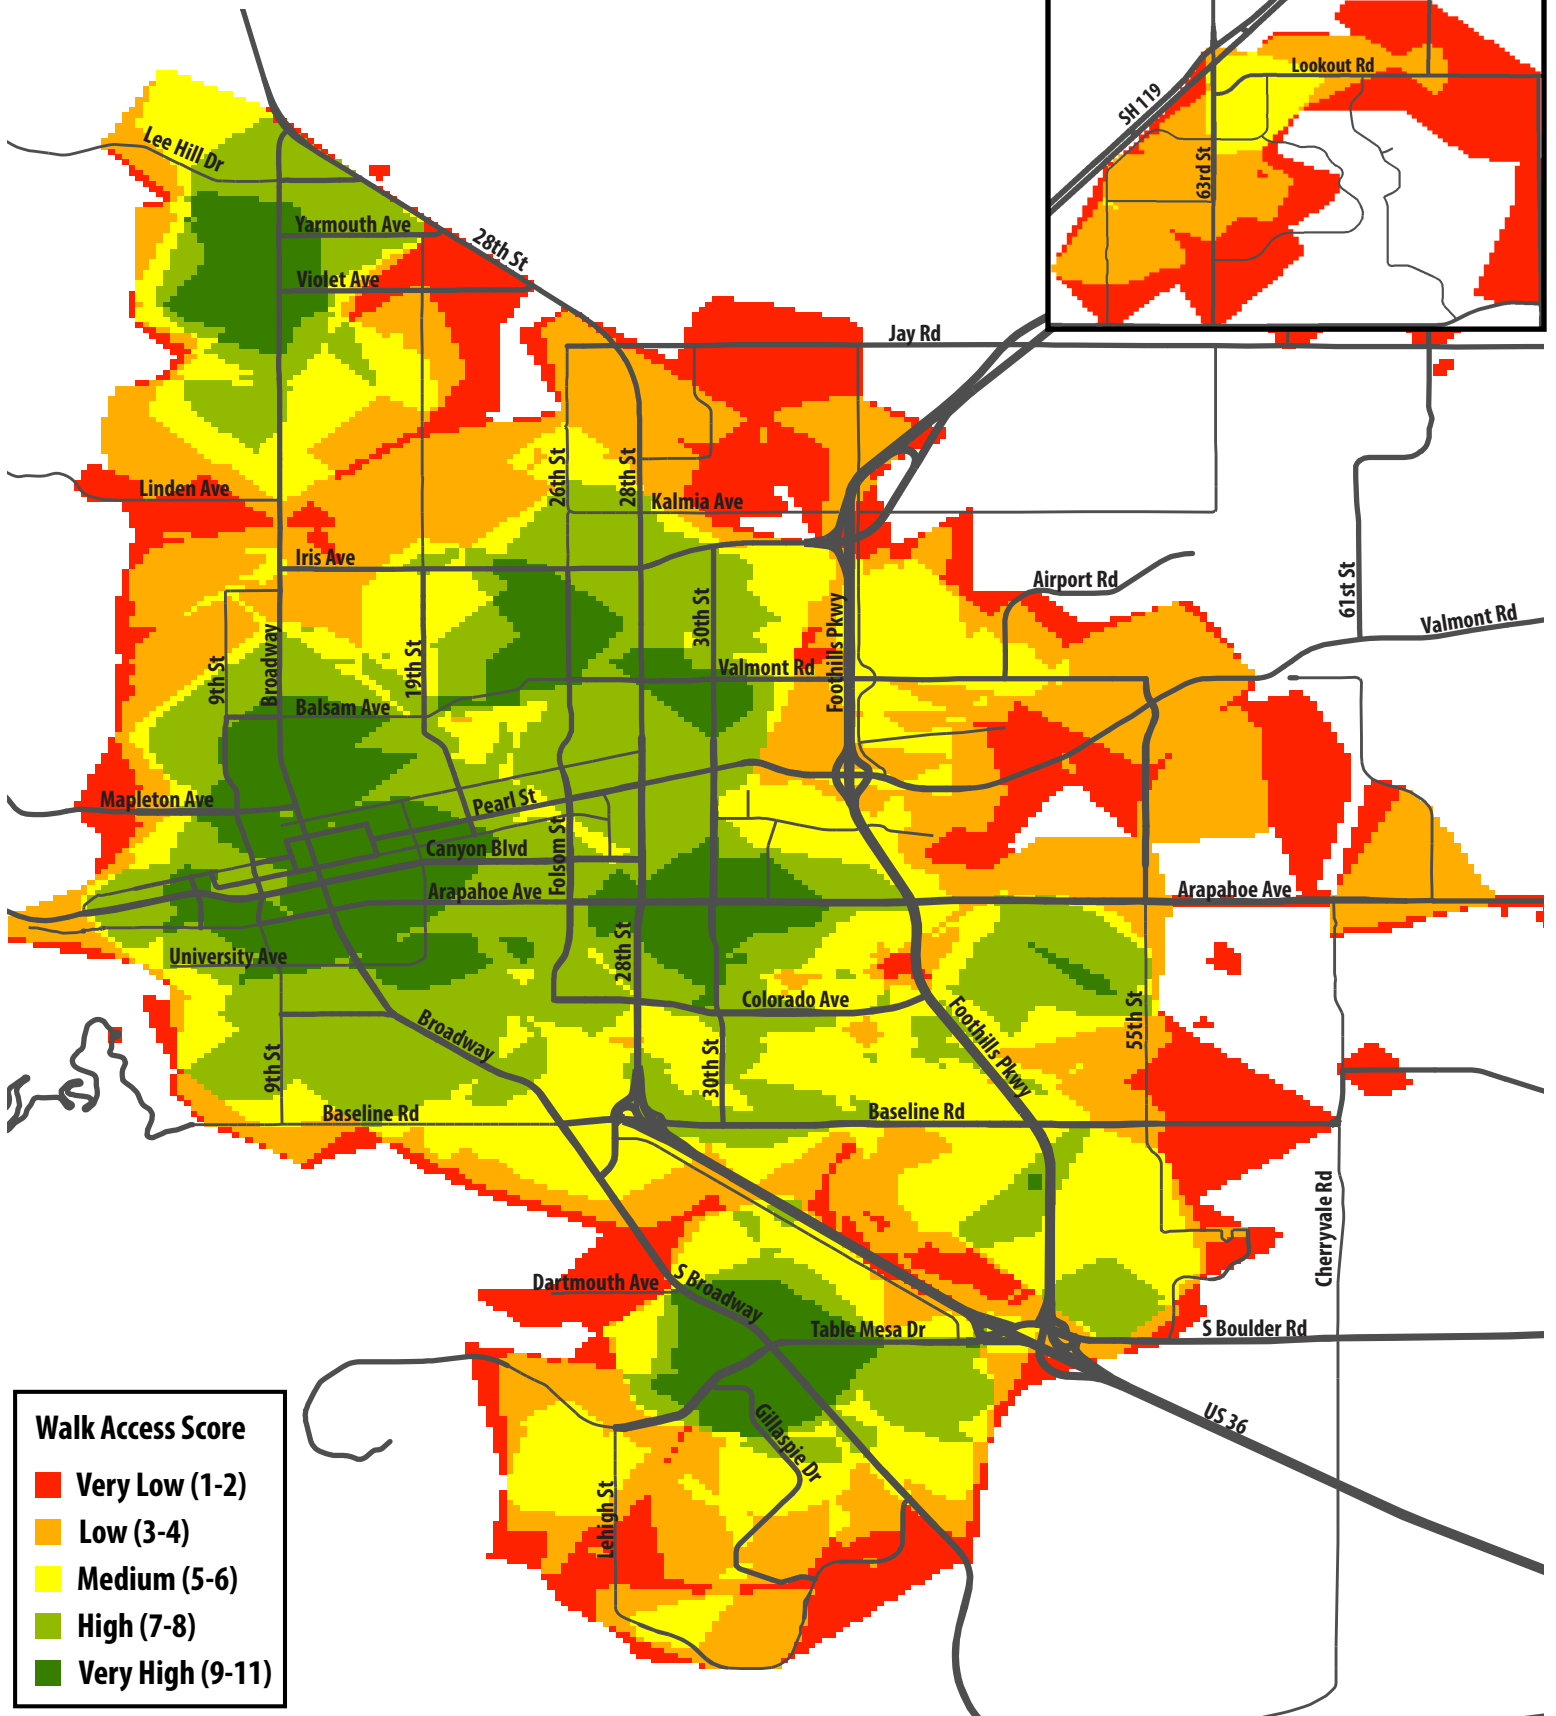

# Key Destination Data

Draft 4/10/19

- Destinations**
- Schools
  - Libraries
  - Rec Center/Fitness
  - Trailheads
  - Bus Stops
  - Restaurants/Bars
  - Parks/Gardens
  - Cafes/Coffee Shops
  - Grocery Stores

# 15-Minute Neighborhood Walk Access Score Map