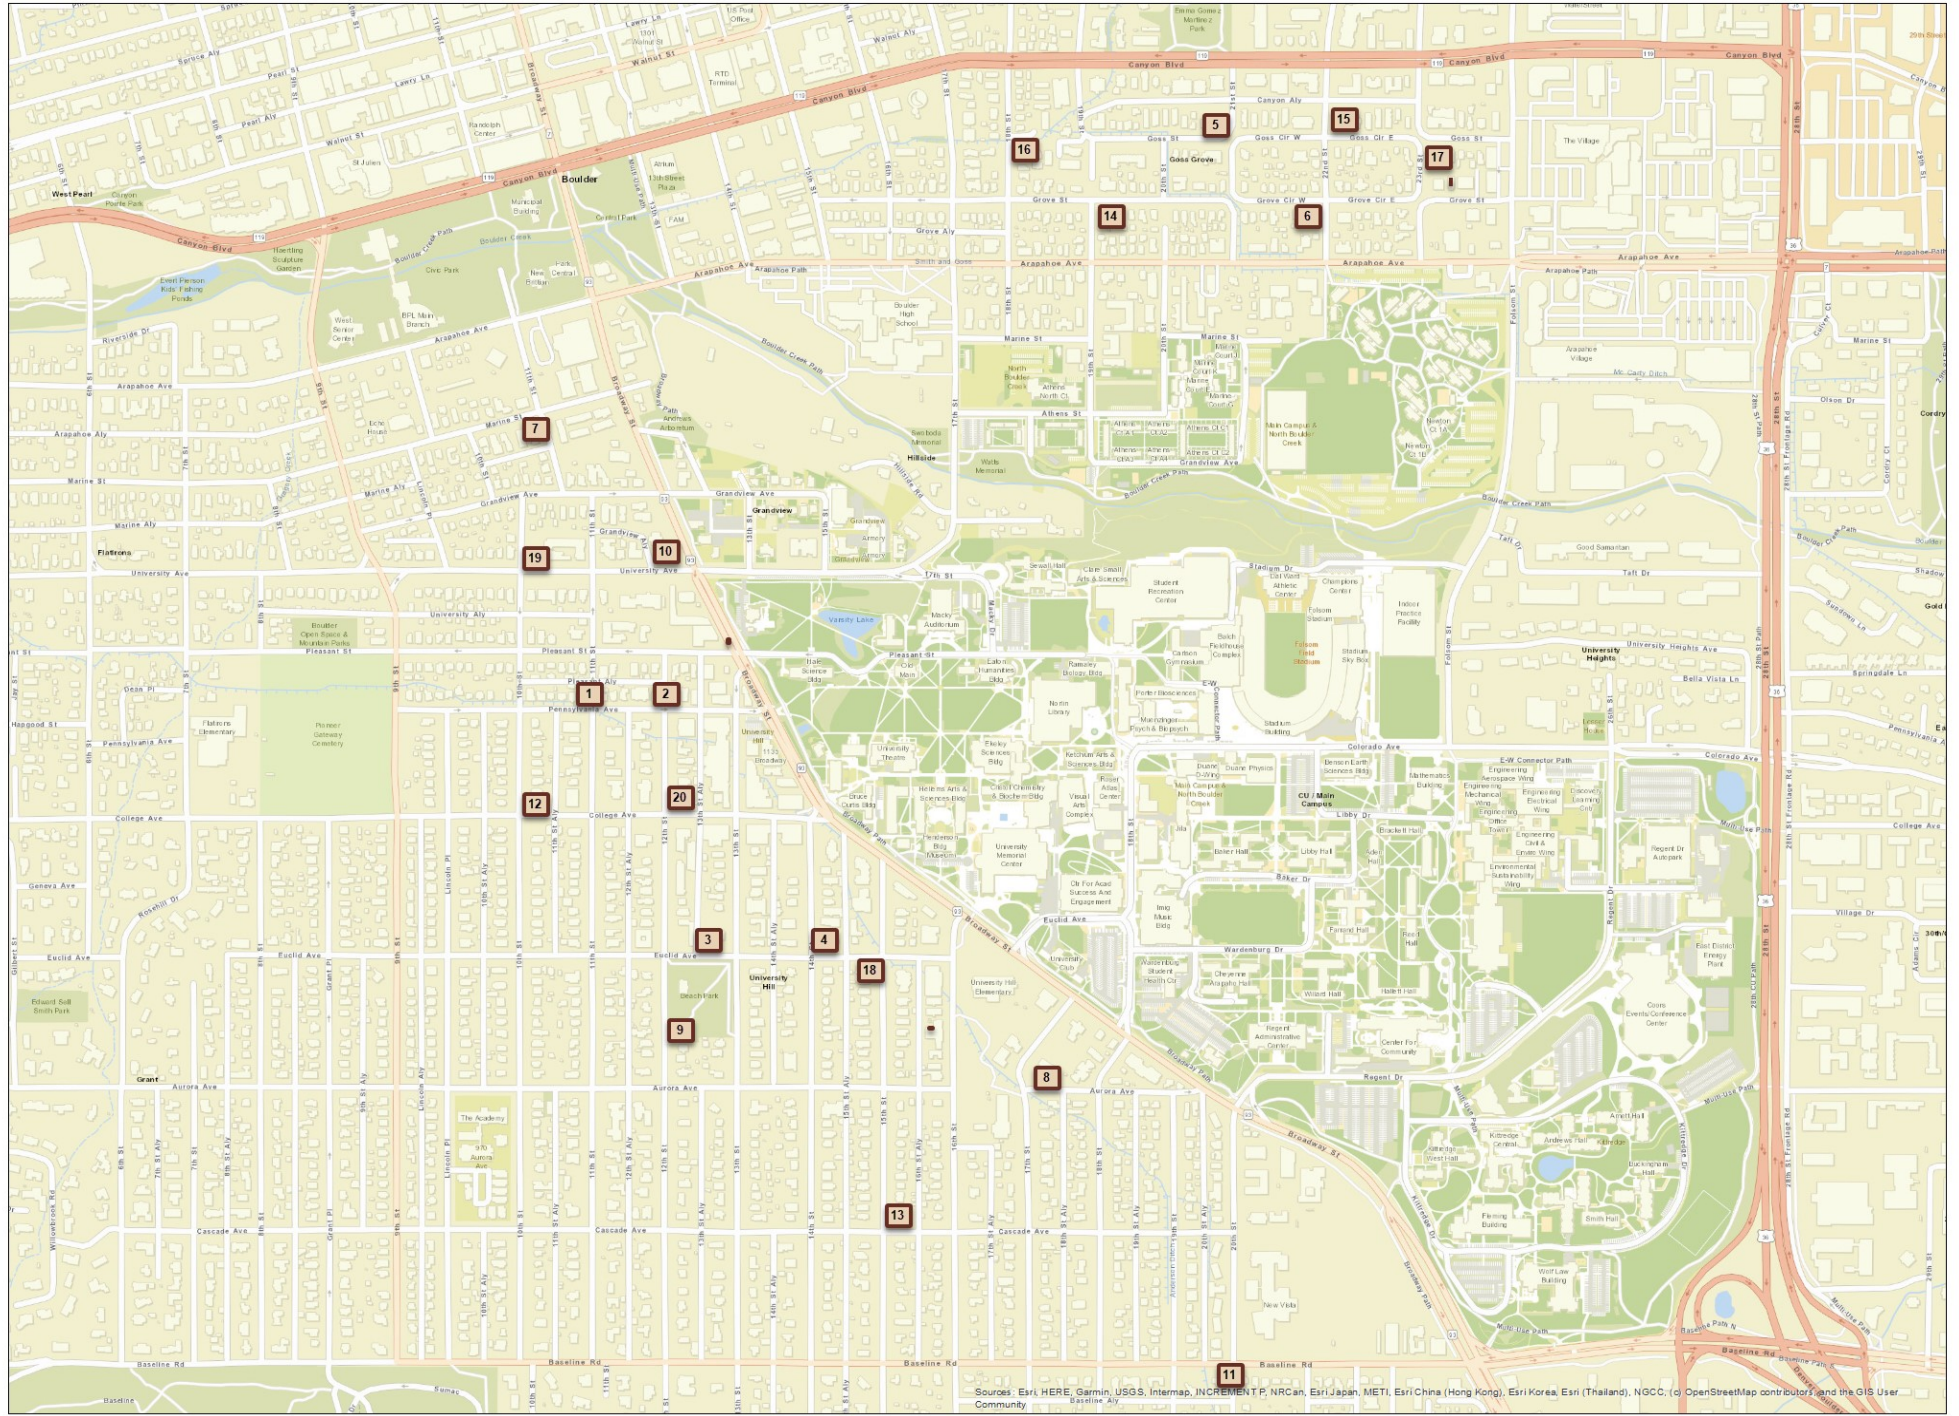

# City of Boulder Six Day Review Container Locations

Sources: Esri, HERE, Garmin, USGS, Intermap, INCREMENT P, NRCA, Esri Japan, METI, Esri China (Hong Kong), Esri Korea, Esri (Thailand), NGCC, (c) OpenStreetMap contributors, and the GIS User Community