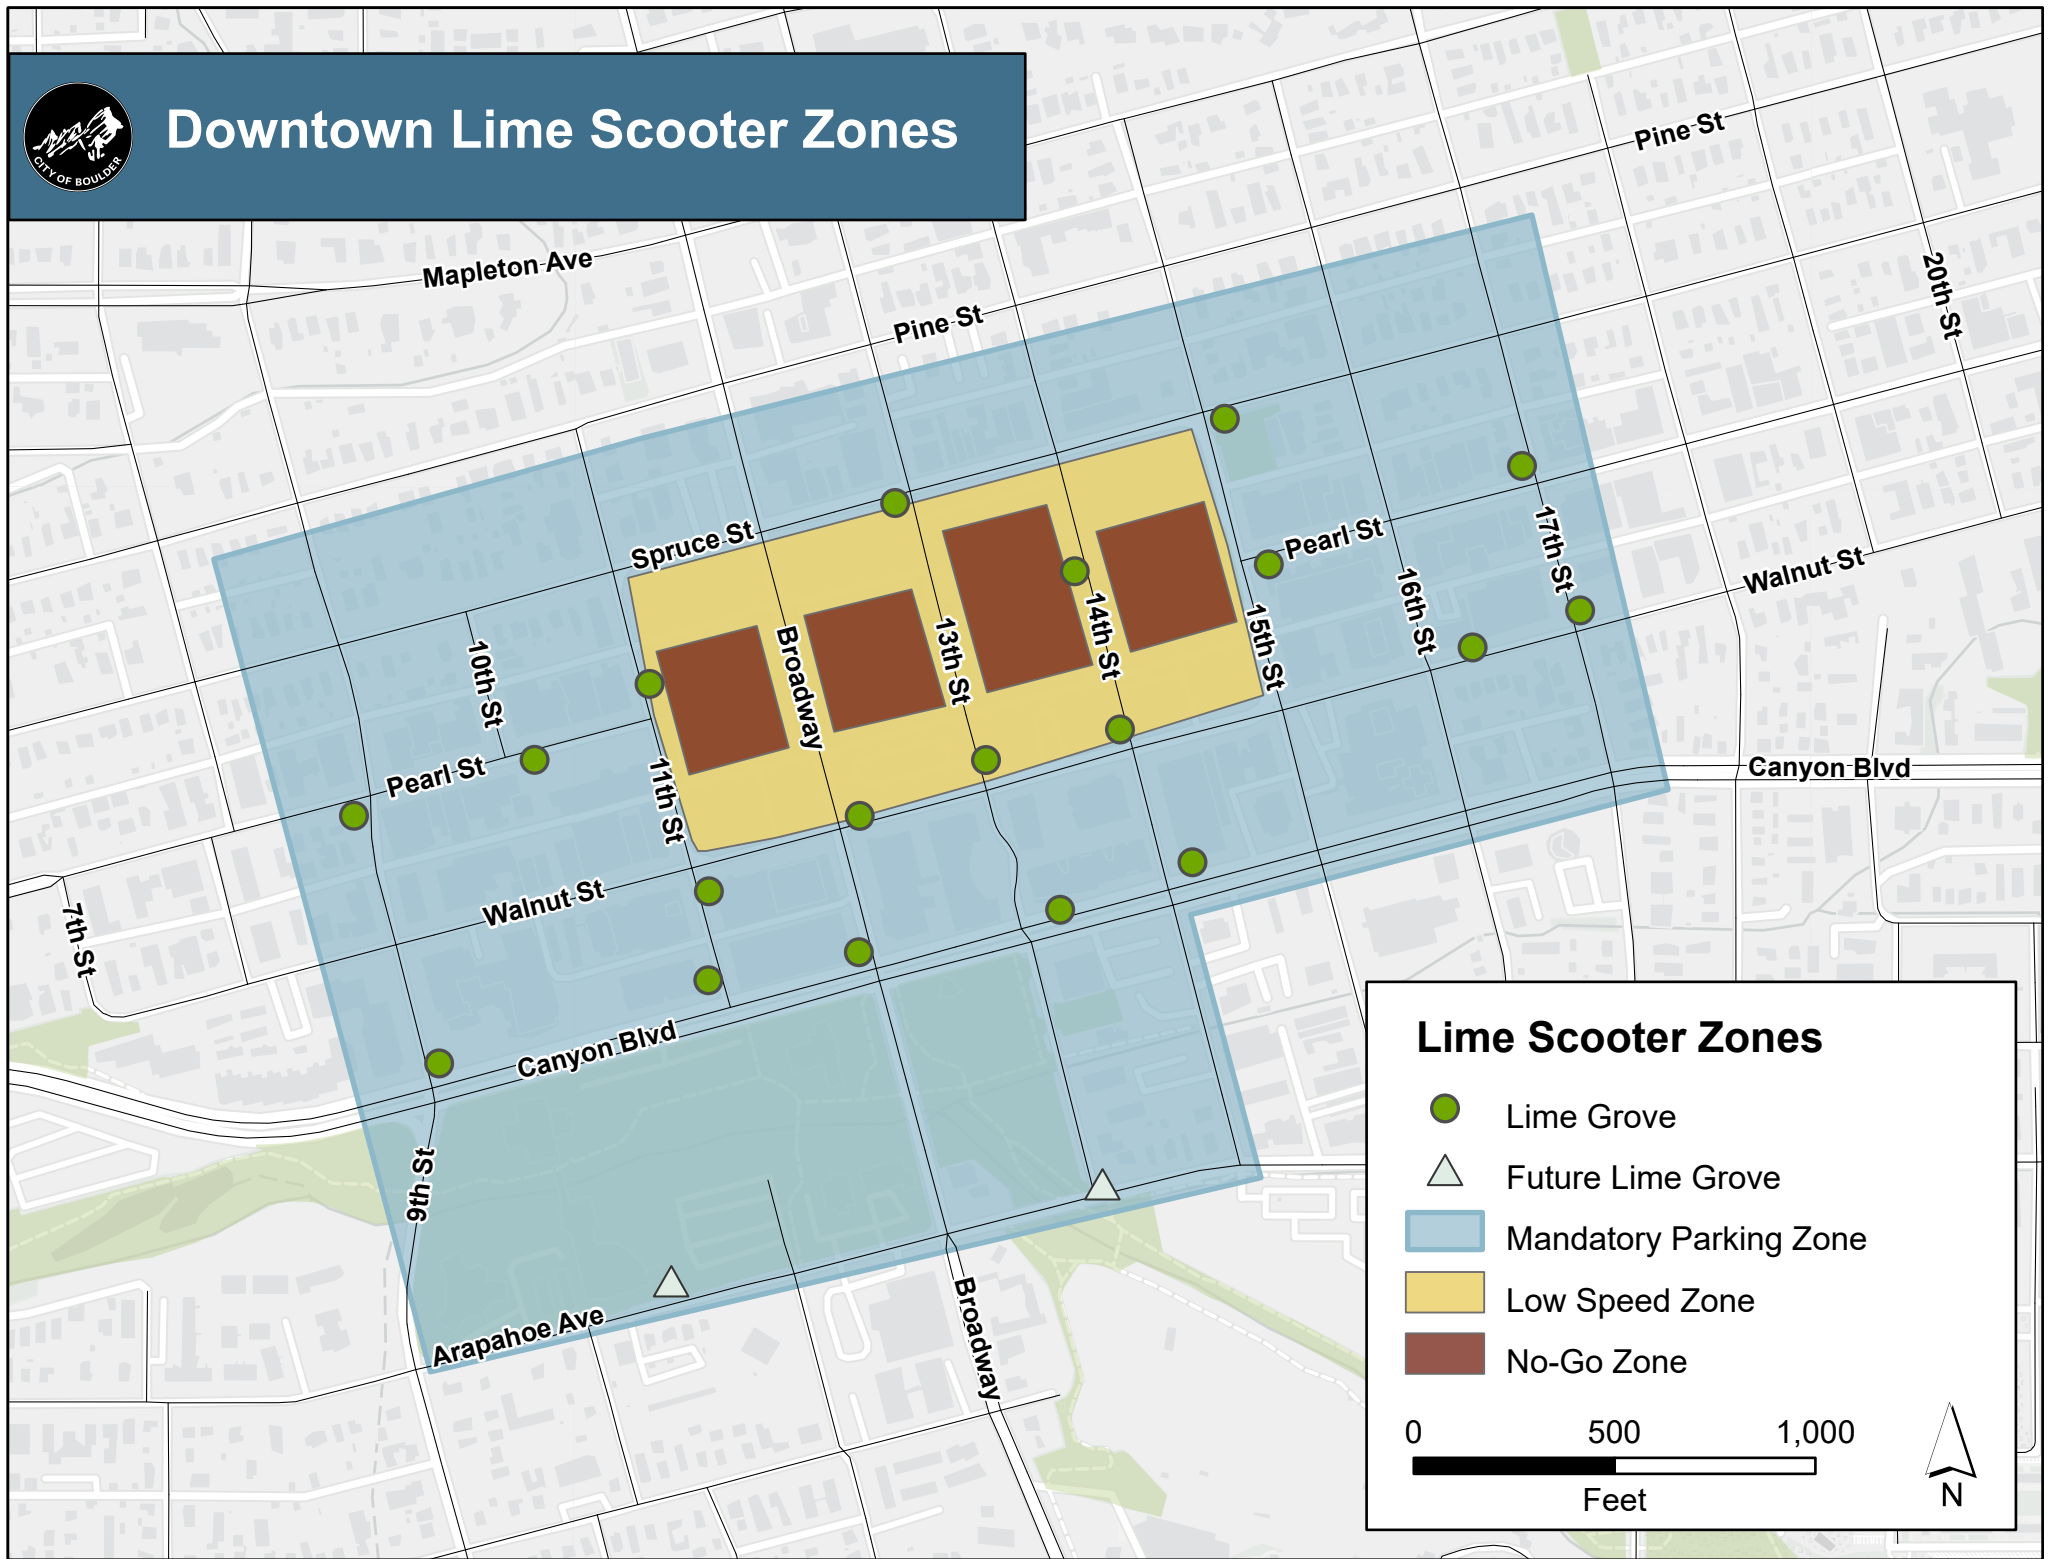

Downtown Lime Scooter Zones

Lime Scooter Zones

- Lime Grove
- Future Lime Grove
- Mandatory Parking Zone
- Low Speed Zone
- No-Go Zone

0 500 1,000
Feet