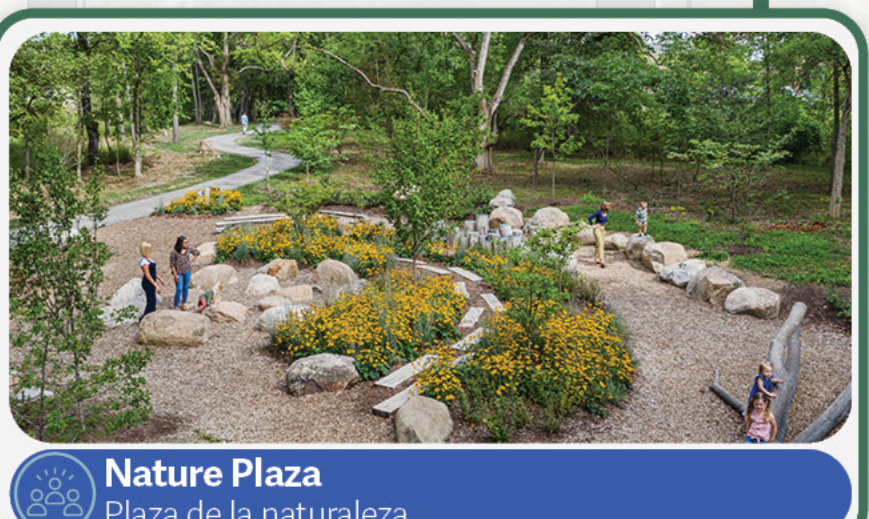

# Primos Park

Preliminary Concept Plan / El concepto preliminar del plan para el parque

- ① Parking (14 Spaces and 2 Rear-Loading ADA Spaces)
- ② Pop Jet Waterplay
- ③ Food Truck Parking
- ④ Three-Season Structure
- ⑤ Scooter Station
- ⑥ Flexible Open Space
- ⑦ Teen Pods
- ⑧ Stream & Wetland Restoration

- ⑨ Sediment Capture
- ⑩ Placitas
- ⑪ Sensory Garden
- ⑫ Amphitheater / Event Space
- ⑬ Multi-Modal Path
- ⑭ Climbing Tower
- ⑮ Nature-Inspired Educational Art
- ⑯ Slide Hill

- ⑰ Cottonwood Log Climber
- ⑱ Major Pedestrian Path
- ⑲ Water Play Along Creek
- ⑳ Neighborhood Gear Library
- ㉑ Forest & Prairie Restoration
- ㉒ Gateway Element
- ㉓ Bridge & Underpass
- ㉔ Gate

- ㉕ Food Forest
- ㉖ Outdoor Wellness Space
- ㉗ Lime Grove
- ㉘ Nest Swing
- ㉙ Log Steppers