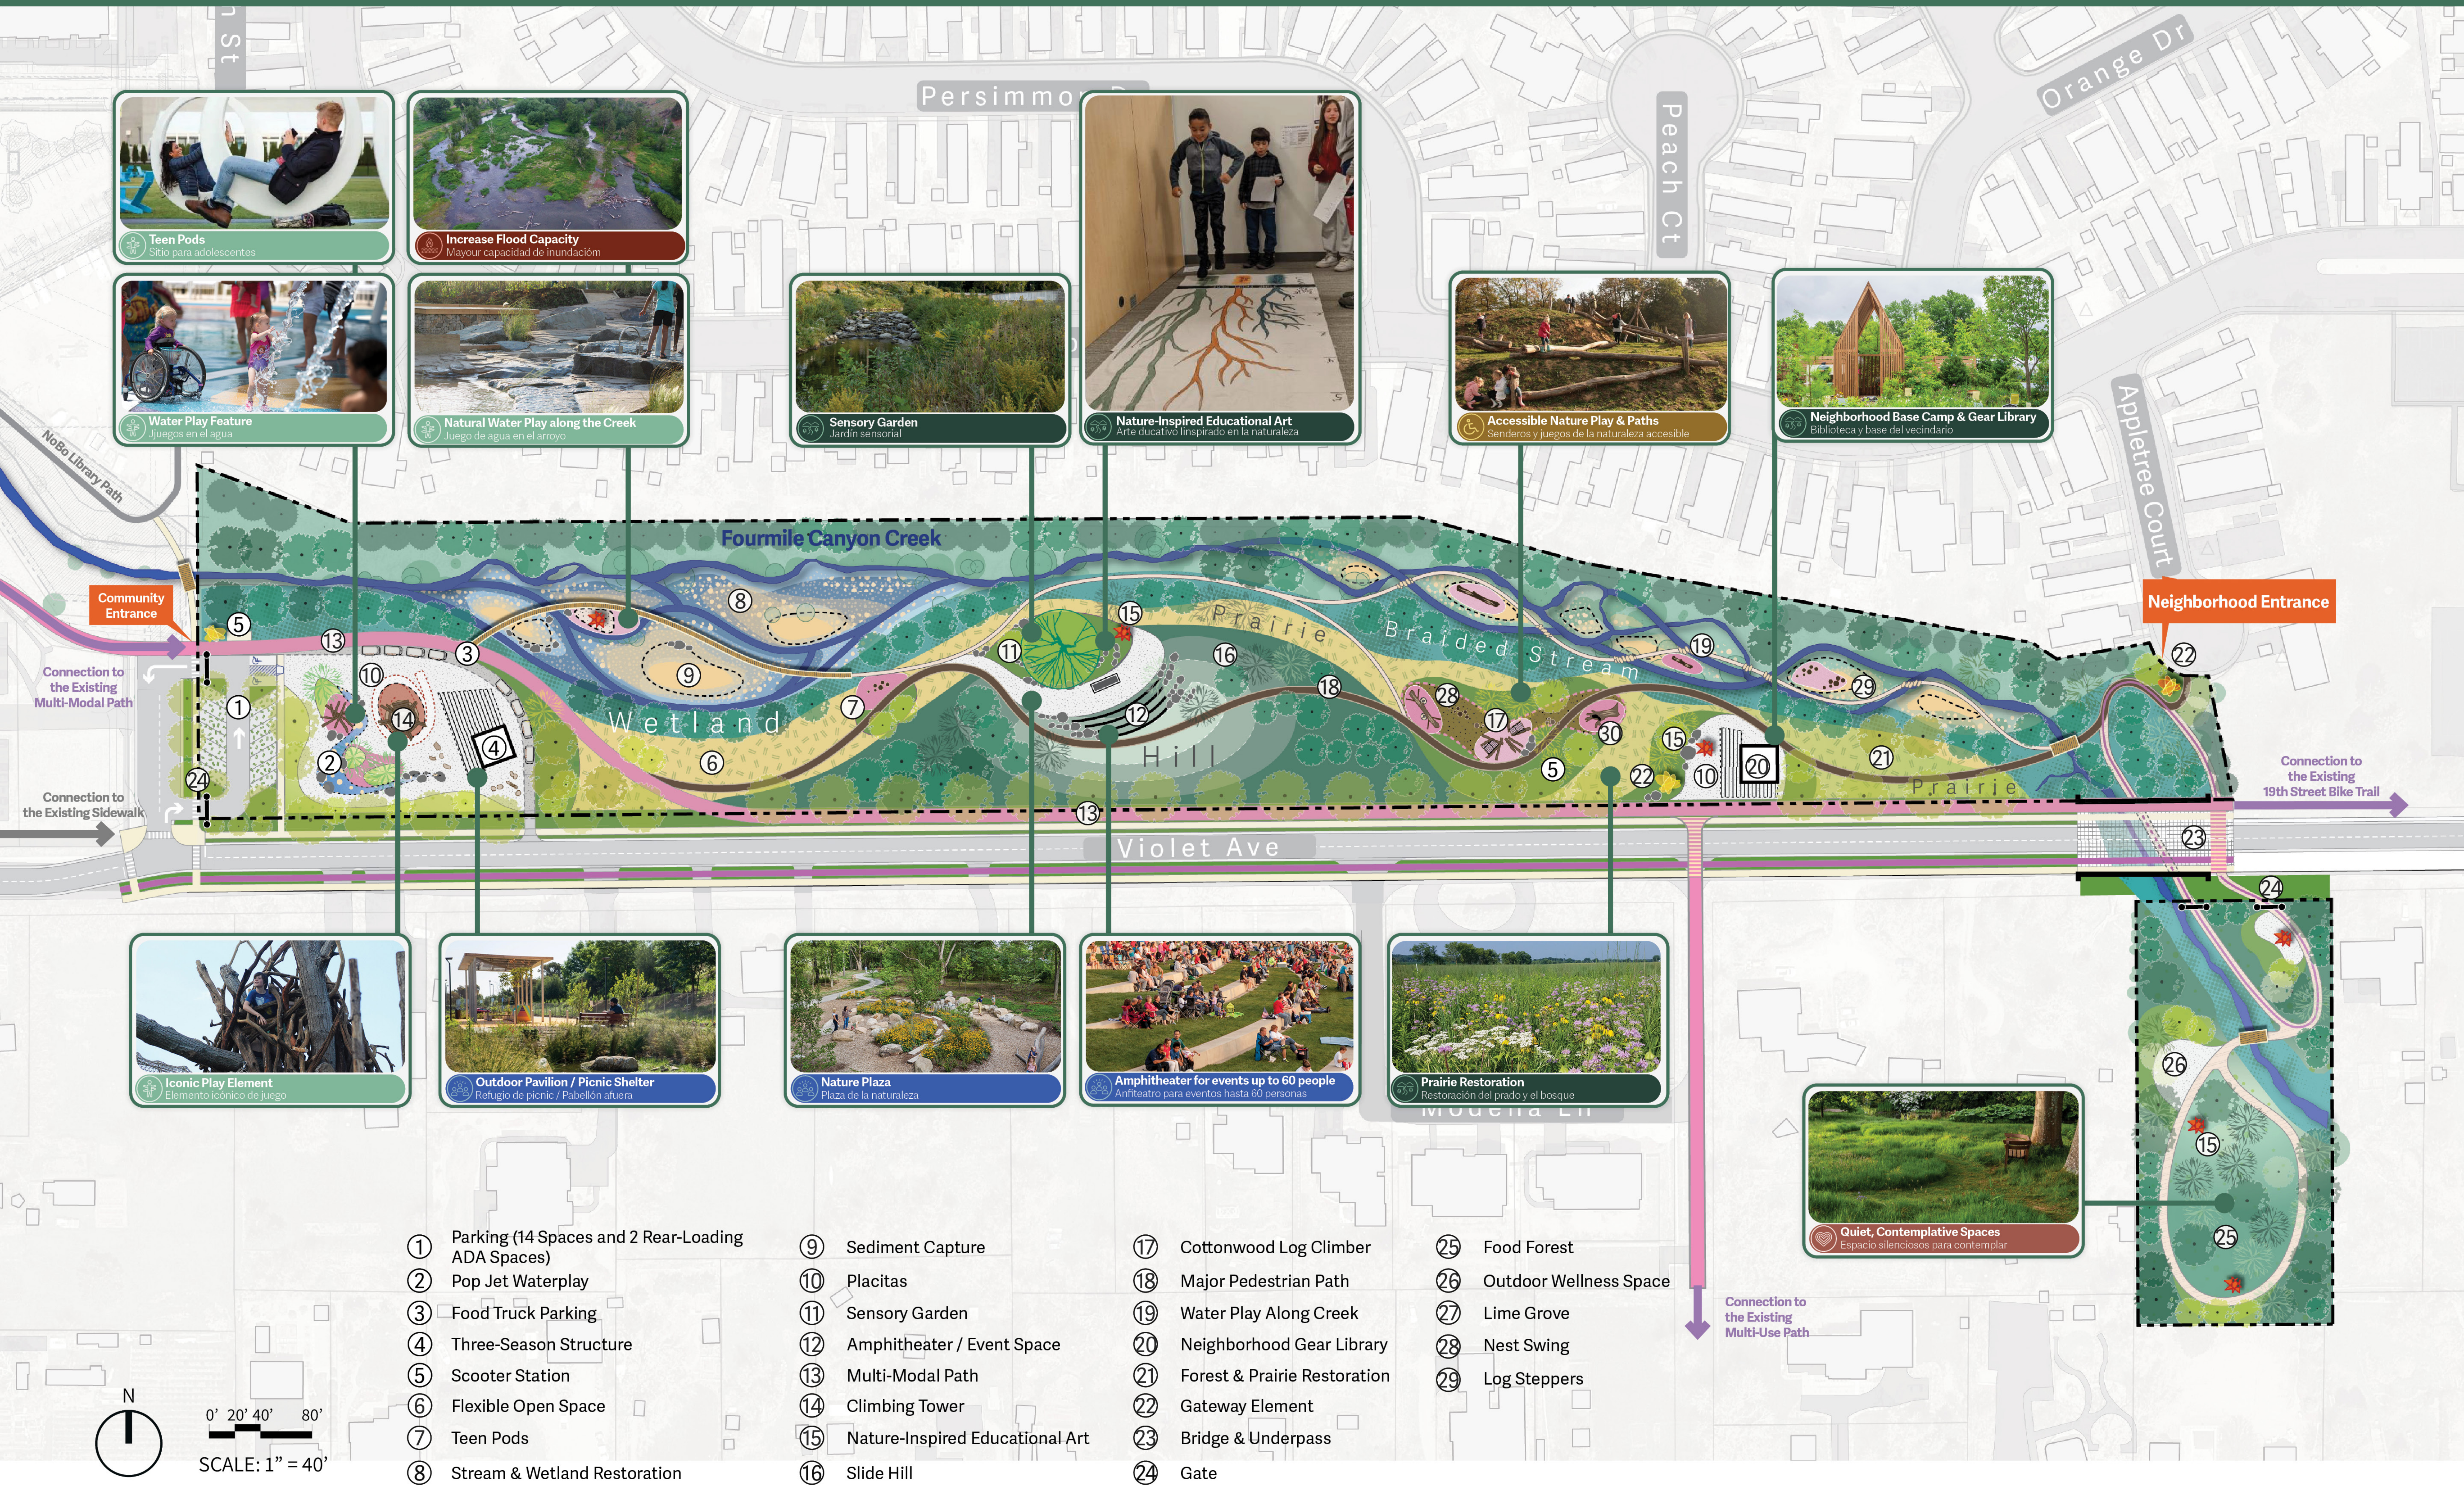

# Primos Park

Preliminary Concept Plan / El concepto preliminar del plan para el parque

- ① Parking (14 Spaces and 2 Rear-Loading ADA Spaces)
- ② Pop Jet Waterplay
- ③ Food Truck Parking
- ④ Three-Season Structure
- ⑤ Scooter Station
- ⑥ Flexible Open Space
- ⑦ Teen Pods
- ⑧ Stream & Wetland Restoration

- ⑨ Sediment Capture
- ⑩ Placitas
- ⑪ Sensory Garden
- ⑫ Amphitheater / Event Space
- ⑬ Multi-Modal Path
- ⑭ Climbing Tower
- ⑮ Nature-Inspired Educational Art
- ⑯ Slide Hill

- ⑰ Cottonwood Log Climber
- ⑱ Major Pedestrian Path
- ⑲ Water Play Along Creek
- ⑳ Neighborhood Gear Library
- ㉑ Forest & Prairie Restoration
- ㉒ Gateway Element
- ㉓ Bridge & Underpass
- ㉔ Gate

- ㉕ Food Forest
- ㉖ Outdoor Wellness Space
- ㉗ Lime Grove
- ㉘ Nest Swing
- ㉙ Log Steppers