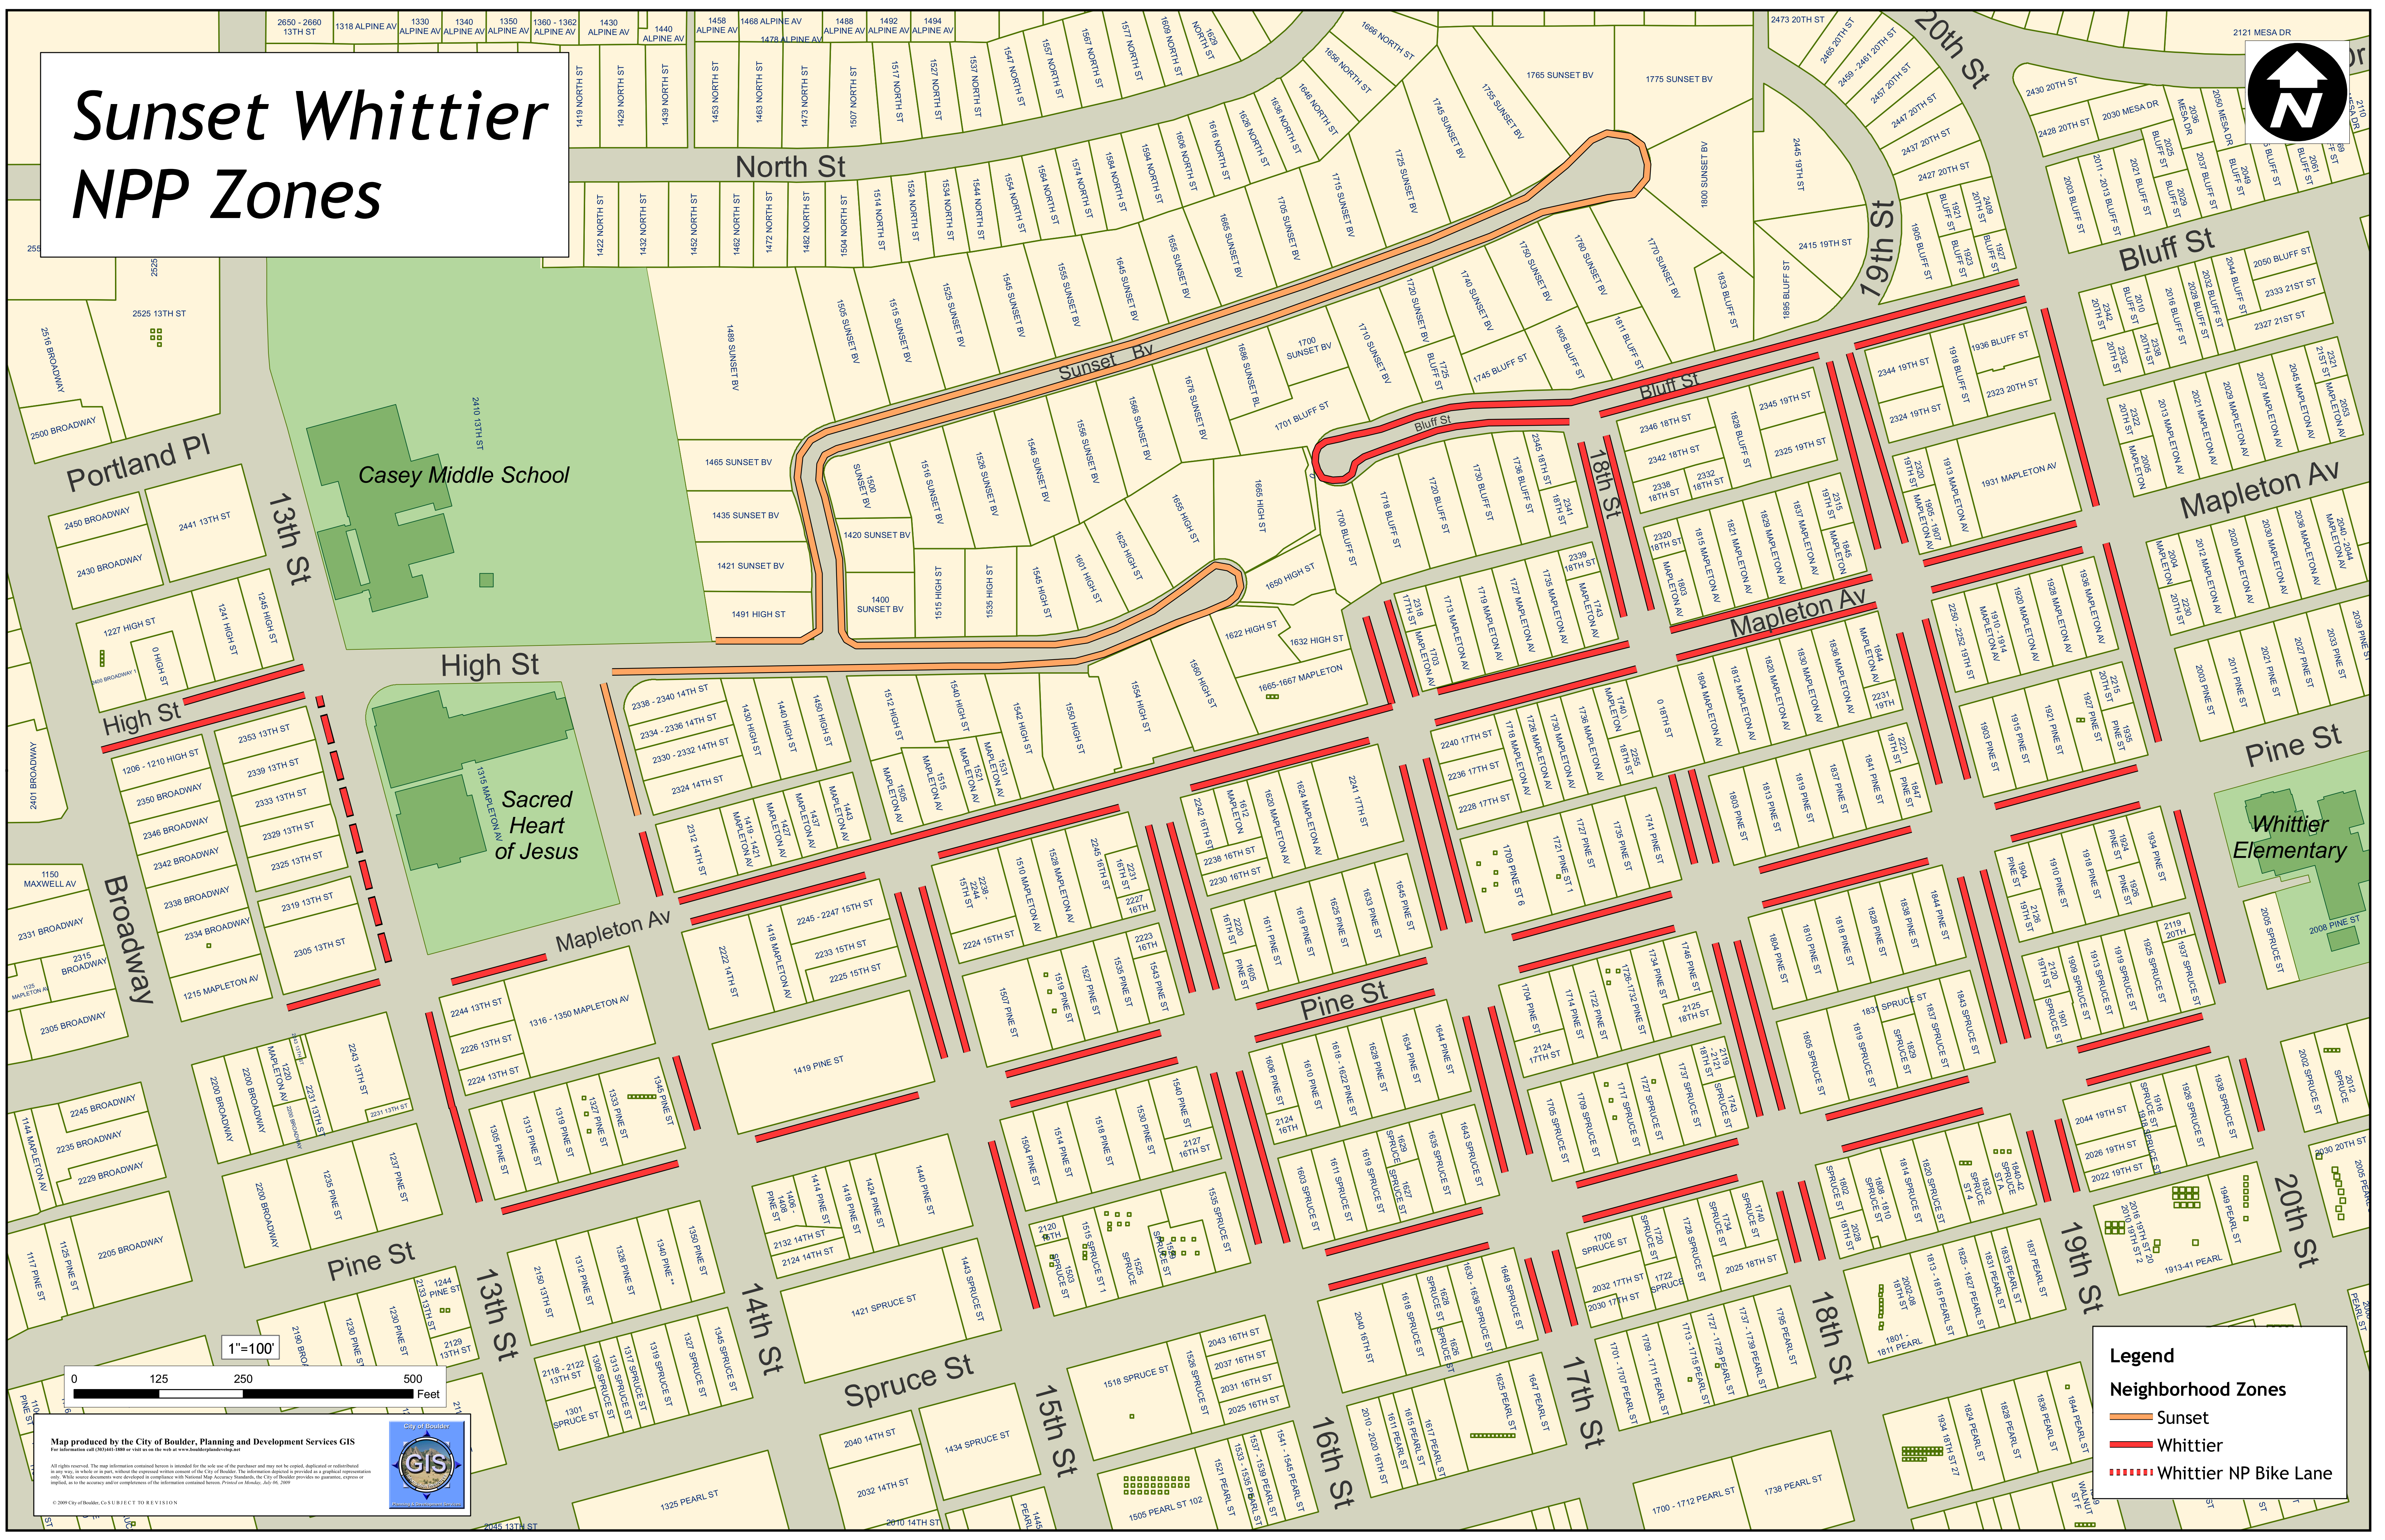

Sunset Whittier NPP Zones

Legend

Neighborhood Zones

- Sunset
- Whittier
- Whittier NP Bike Lane

Map produced by the City of Boulder, Planning and Development Services GIS
 For information call (303)441-5888 or visit us on the web at www.bouldercolorado.gov

All rights reserved. This map information contained herein is intended for the sole use of the purchaser and may not be copied, duplicated or otherwise used in any way, in whole or in part, without the express written consent of the City of Boulder. The information depicted is provided as a graphical representation only. While source documents were developed in compliance with National Map Accuracy Standards, the City of Boulder provides no guarantee, express or implied, as to the accuracy or completeness of the information contained herein. Printed on December 10th, 2009.