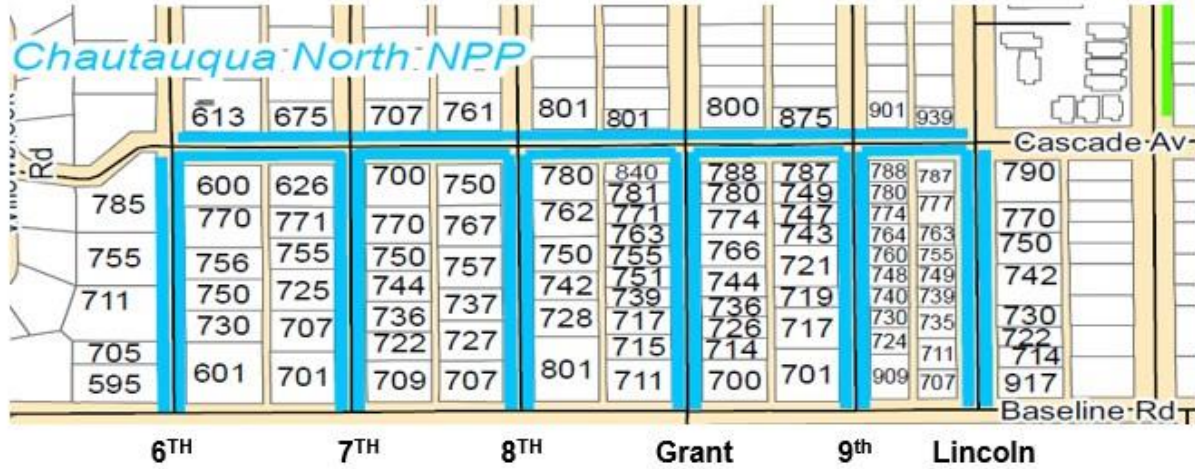

**Chautauqua North Summer 2018 Neighborhood Parking Permit map**

**Boundaries:** 6<sup>th</sup> Street to Lincoln Place, Baseline Road to Cascade Avenue

**Dates:** Saturdays, Sundays and city-recognized holidays (Memorial Day, Independence Day, and Labor Day) from May 26 to Sept. 3, 2018.