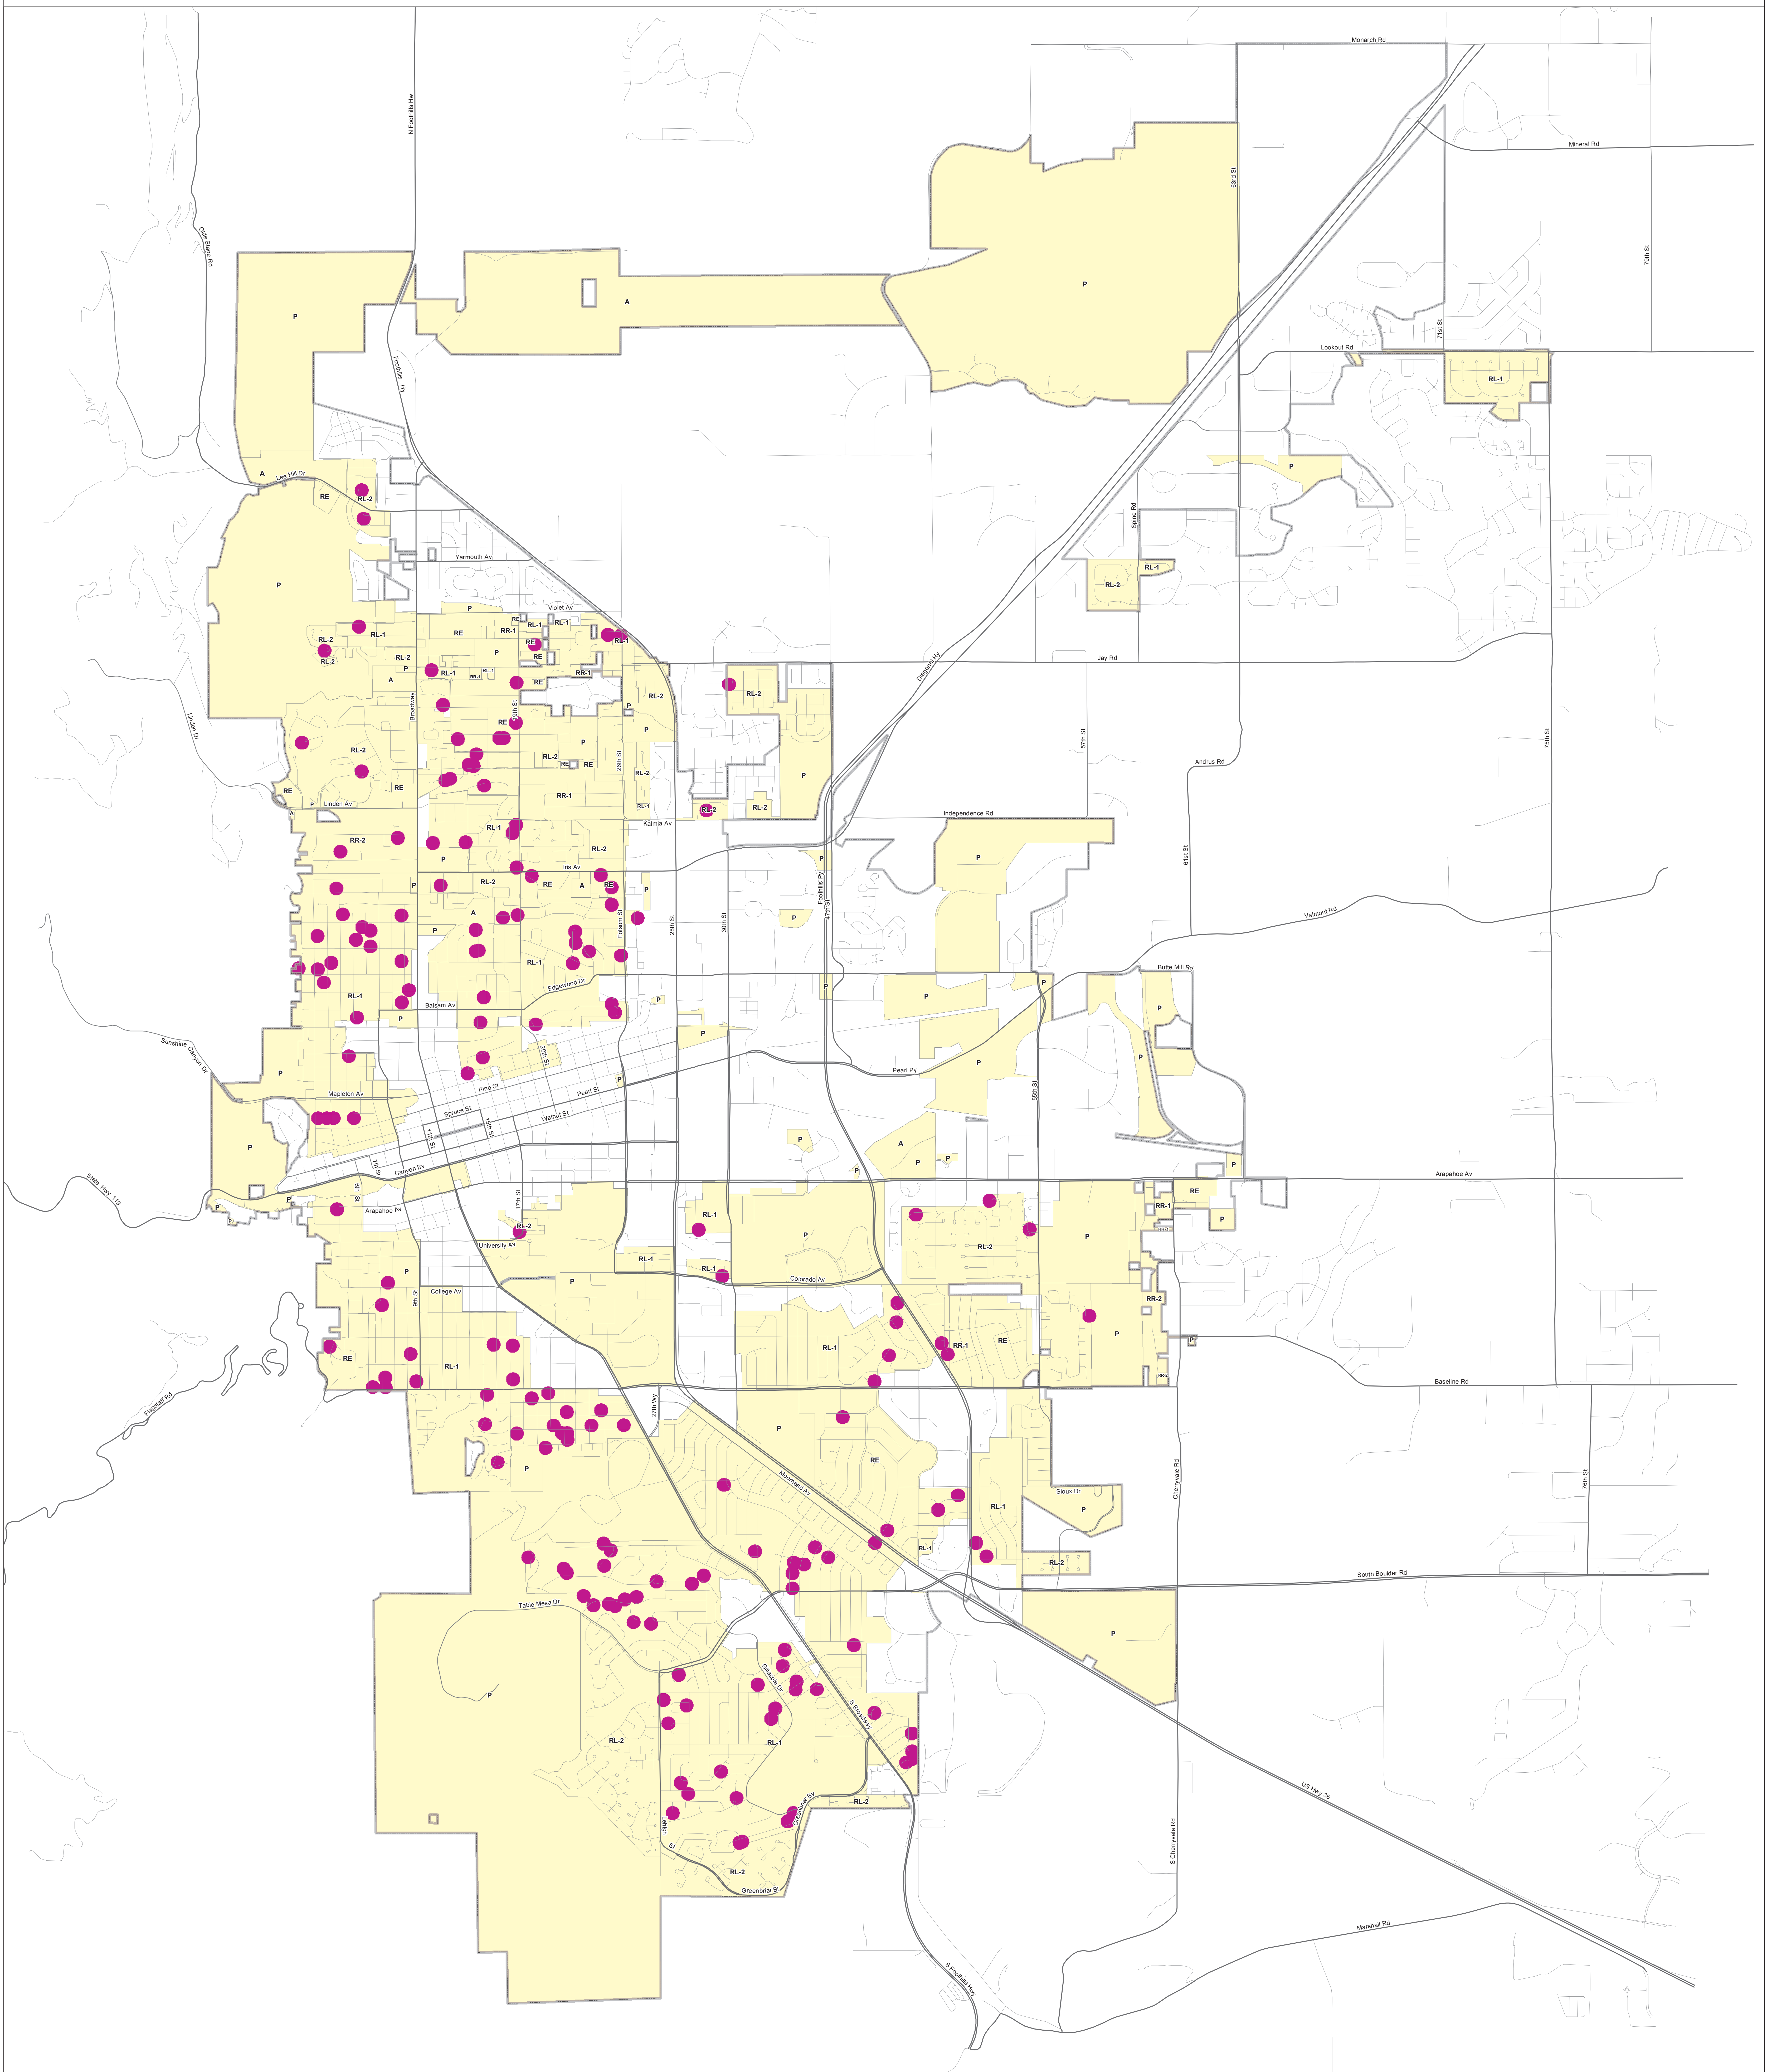

Zoning Districts Where ADUs and LAUs are Allowed

Legend
Accessory Units City Limits
 ● ADU; LAU
 □ Zoning Districts Allowing ADU and LAU*

*ADU and LAU are allowed in RE, RL-1, RL-2, RR-1, RR-2, A and P zone districts