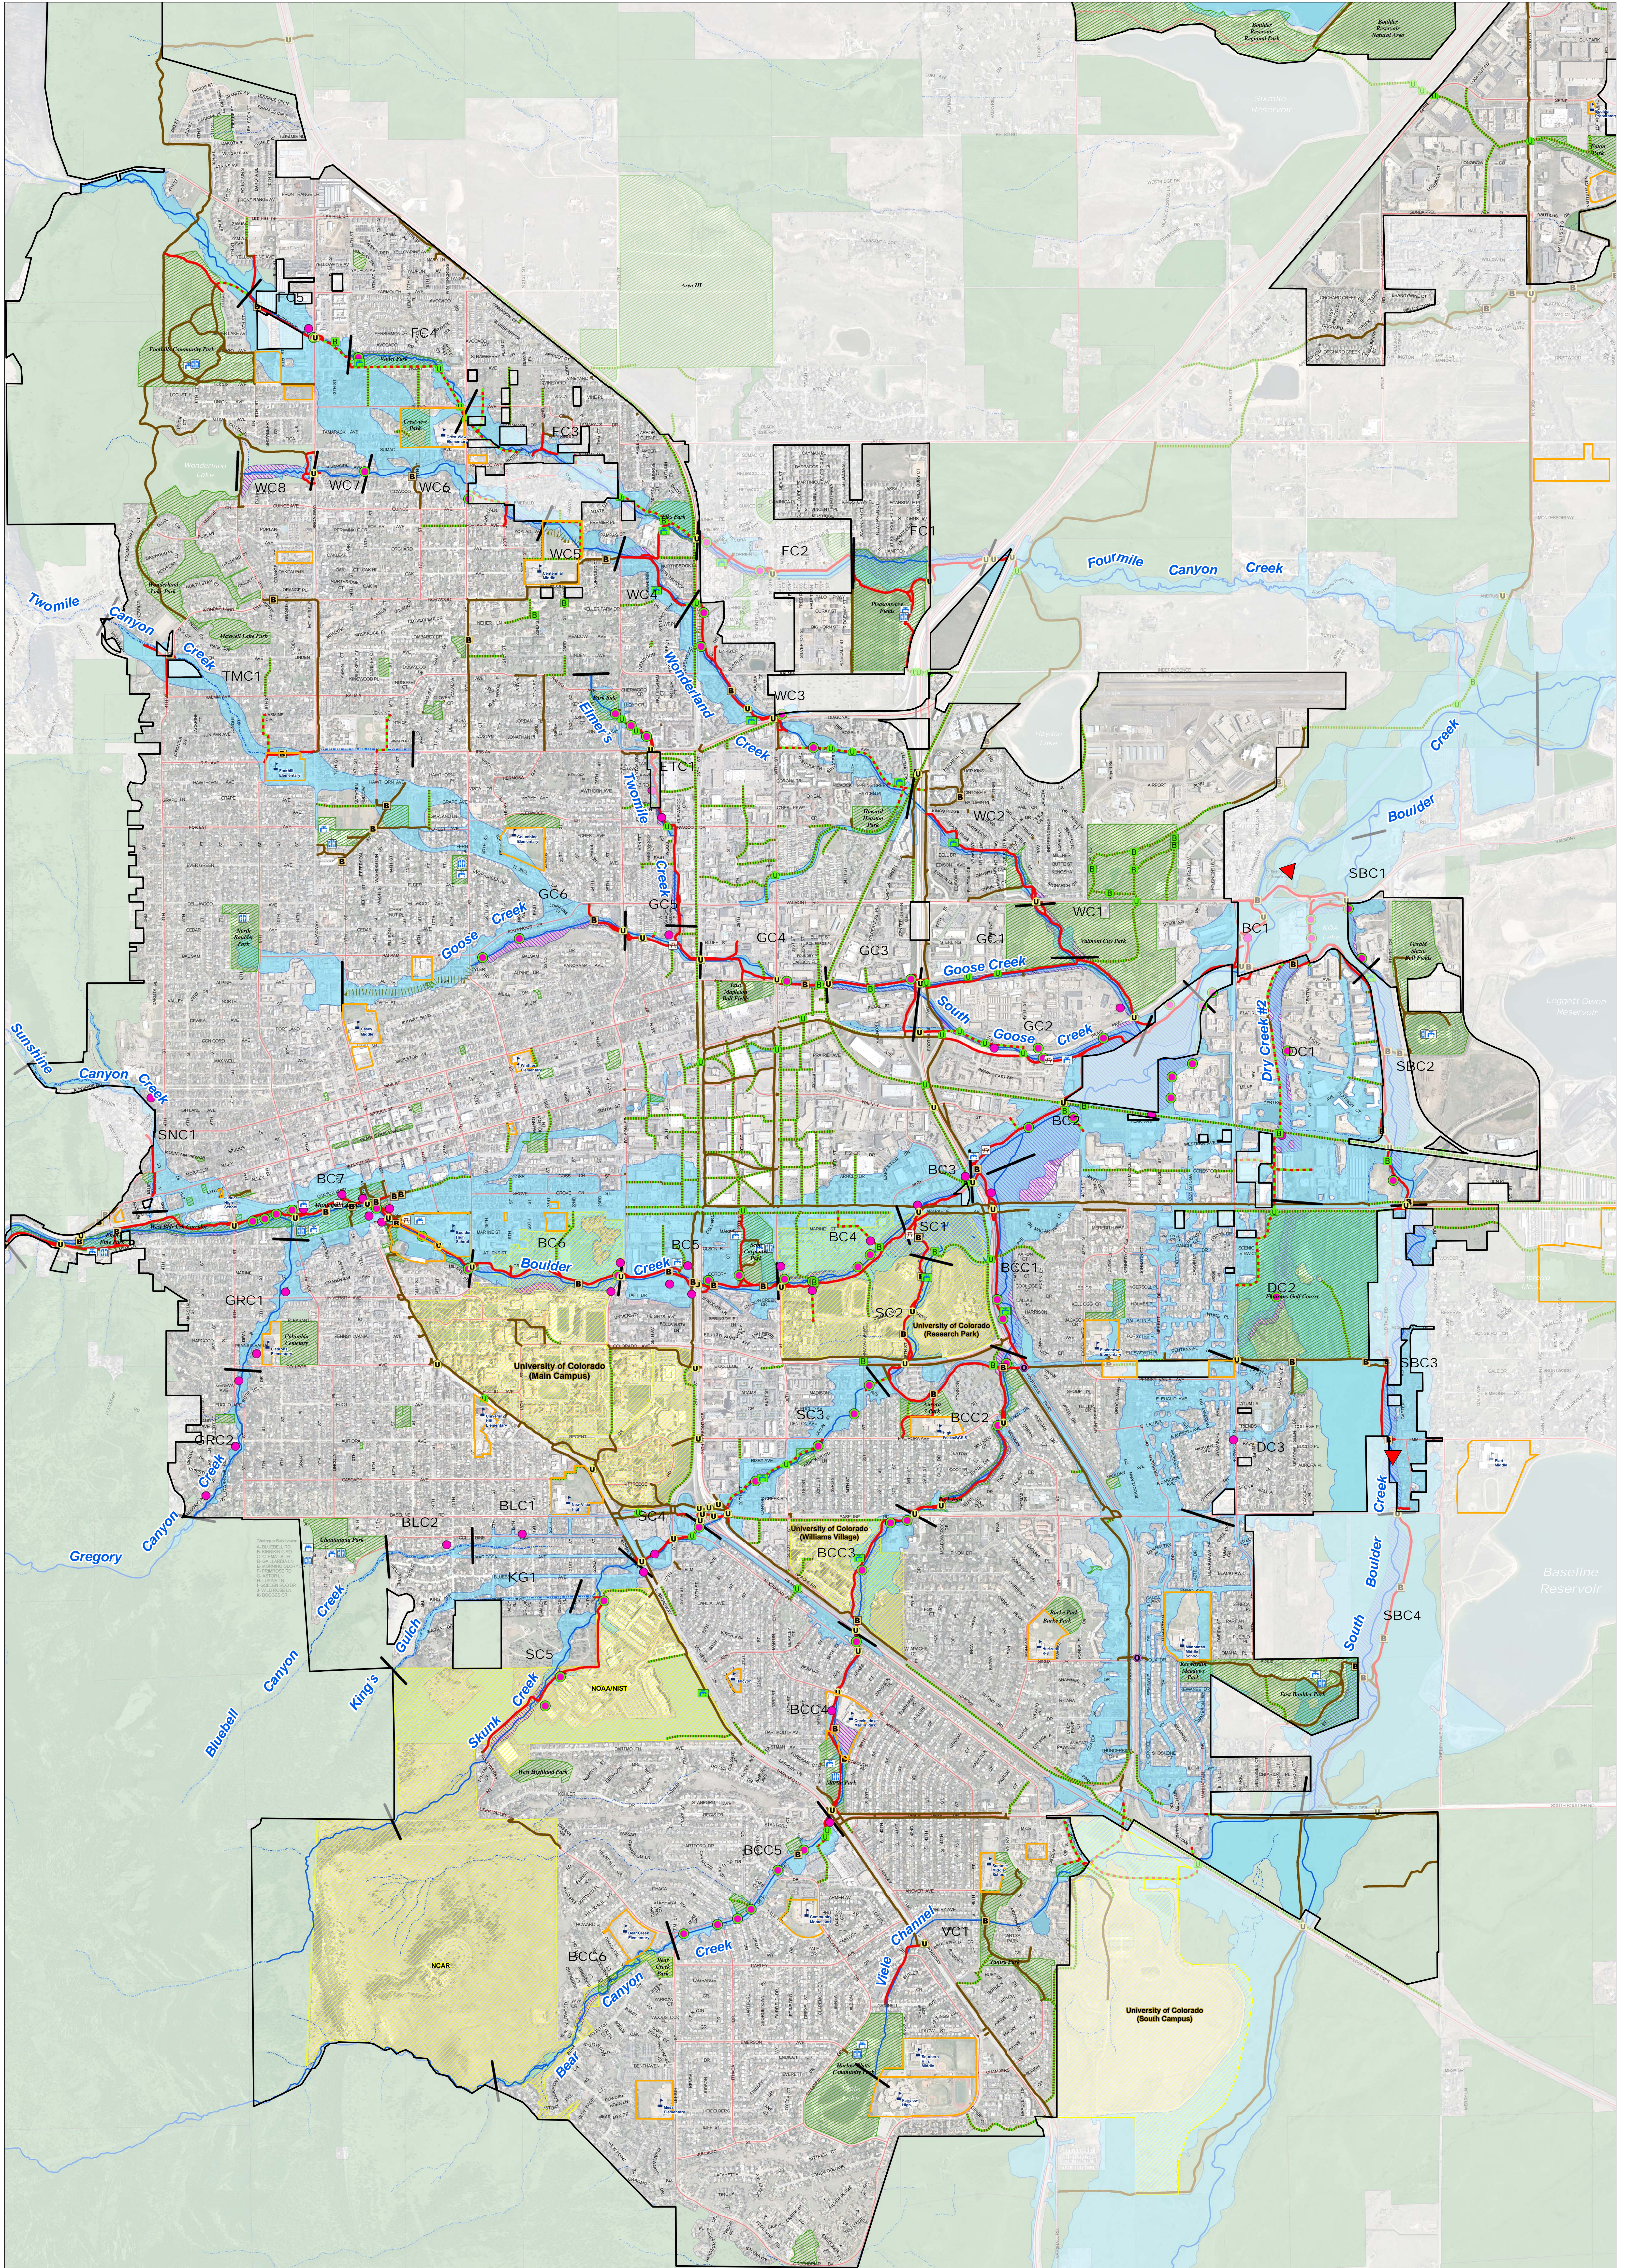

City of Boulder Greenways Master Plan Map

- | | | |
|--|--|--|
| | | |
| | | |
| | | |
| | | |
| | | |
| | | |
| | | |
| | | |
| | | |
| | | |

Map produced by the City of Boulder, Planning and Development Services GIS

For information call (303)441-1880 or visit us on the web at www.boulderplandev.com

All rights reserved. The map information contained hereon is intended for the sole use of the purchaser and may not be copied, duplicated or redistributed in any way, in whole or in part, without the expressed written consent of the City of Boulder. The information depicted is provided as a graphical representation only. While source documents were developed in compliance with National Map Accuracy Standards, the City of Boulder provides no guarantee, express or implied, as to the accuracy and/or completeness of the information contained hereon. Printed on Friday, January 21, 2011