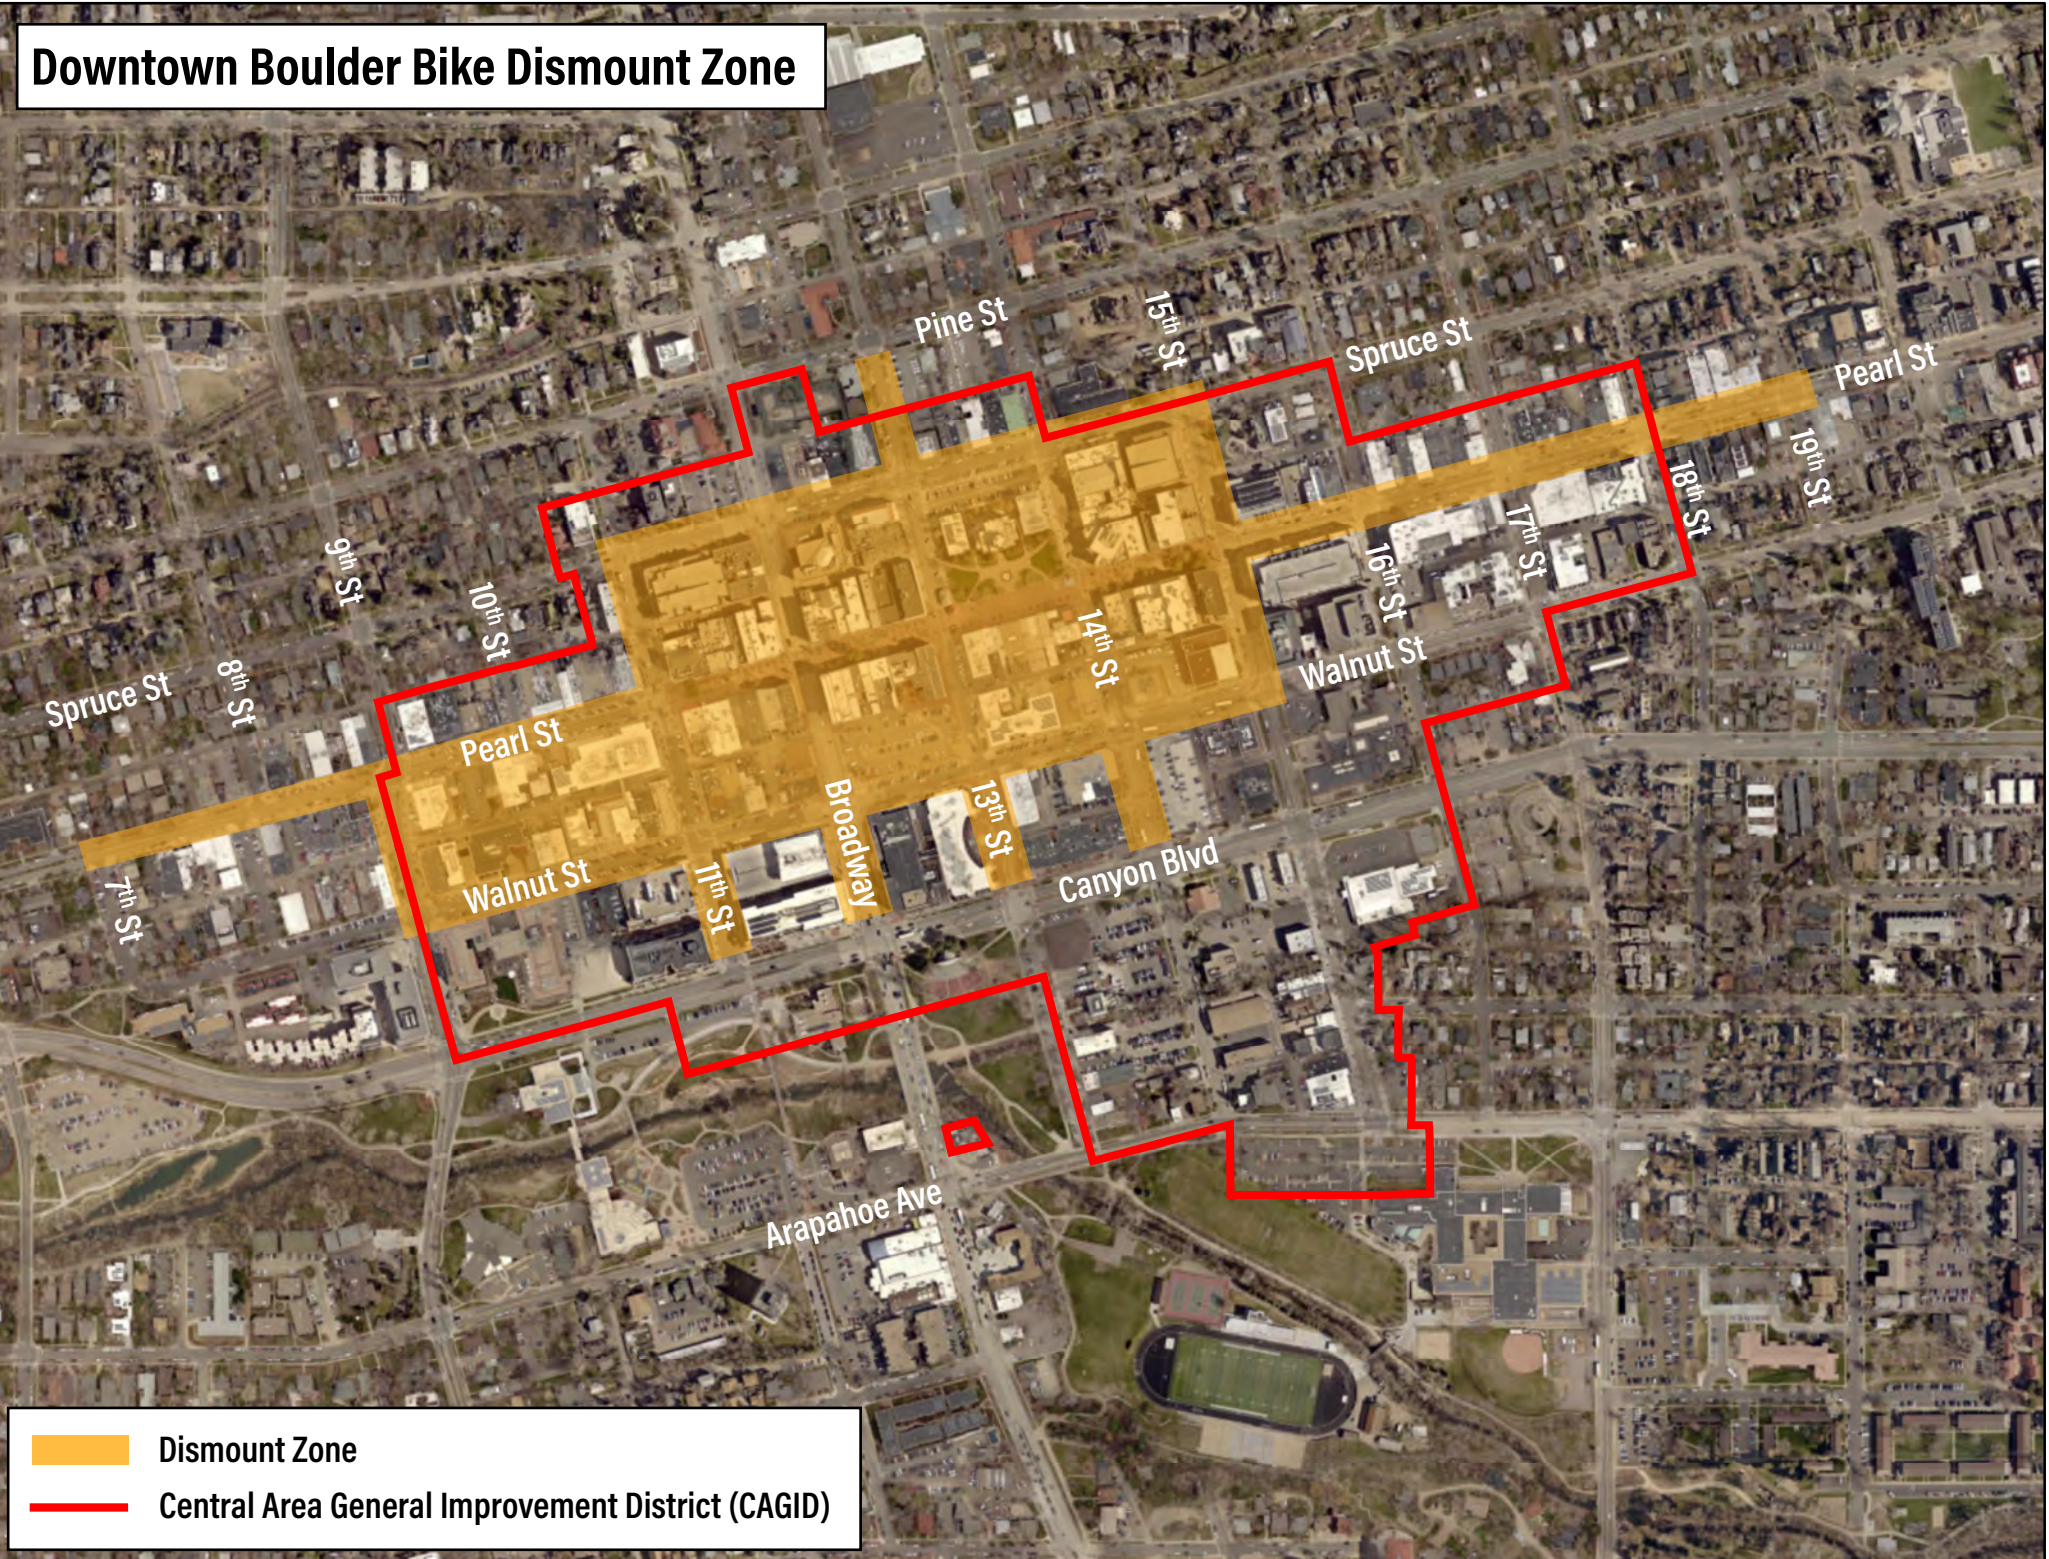

Downtown Boulder Bike Dismount Zone

-  Dismount Zone
-  Central Area General Improvement District (CAGID)