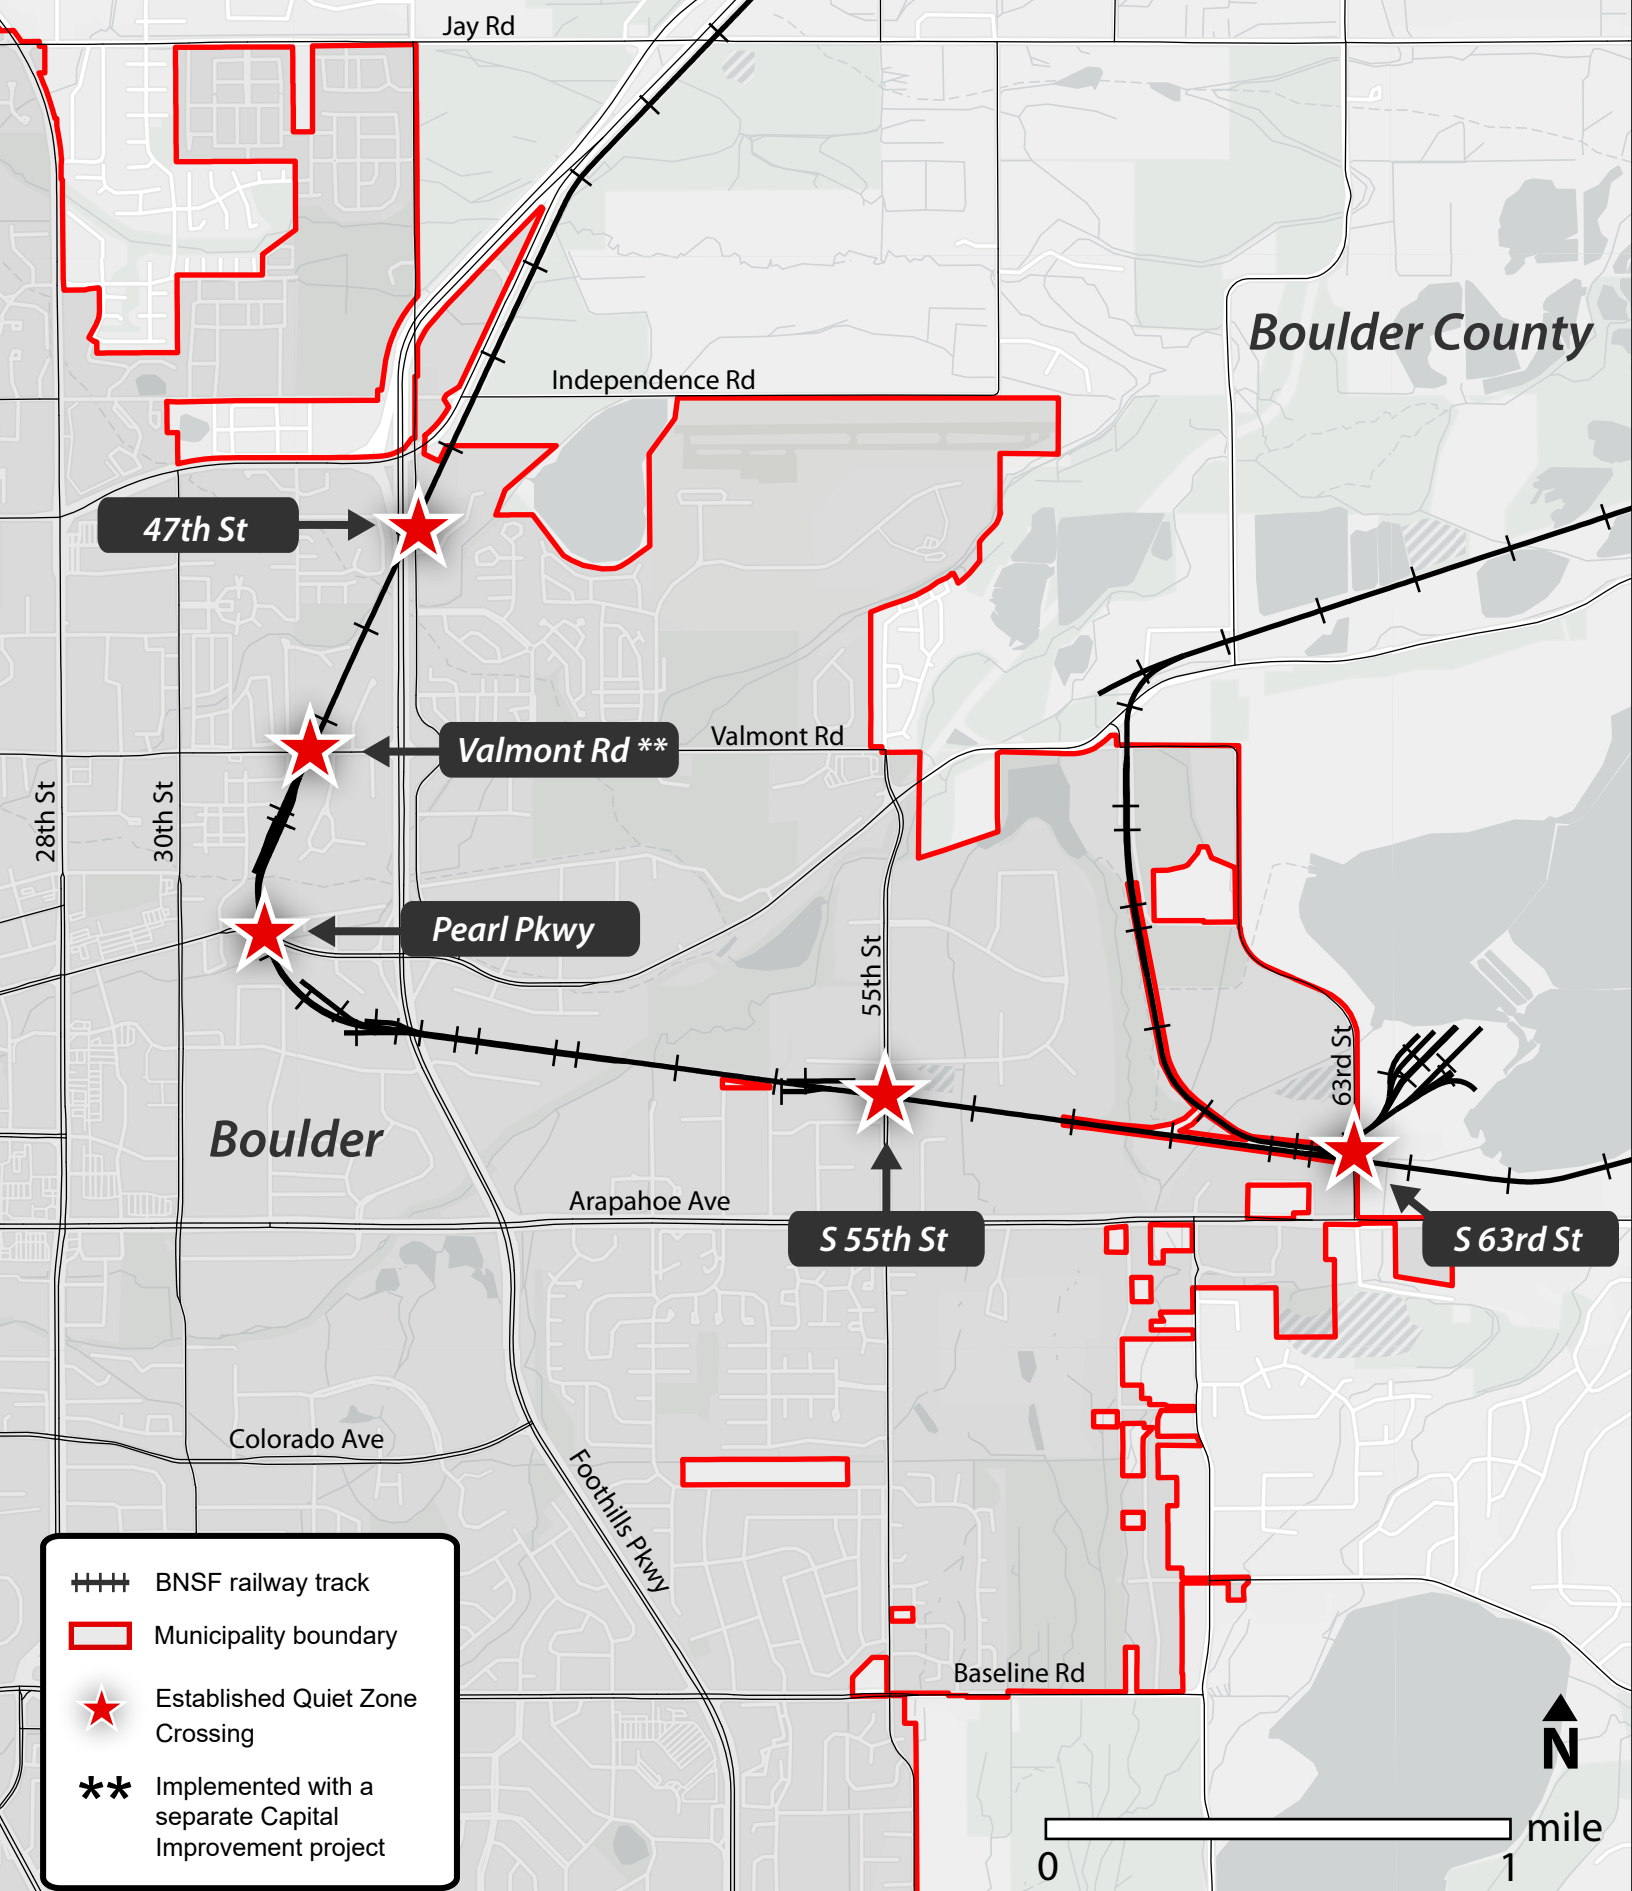

City of Boulder Established Railroad Quiet Zone Locations

- ++++ BNSF railway track
- ▭ Municipality boundary
- ★ Established Quiet Zone Crossing
- ** Implemented with a separate Capital Improvement project