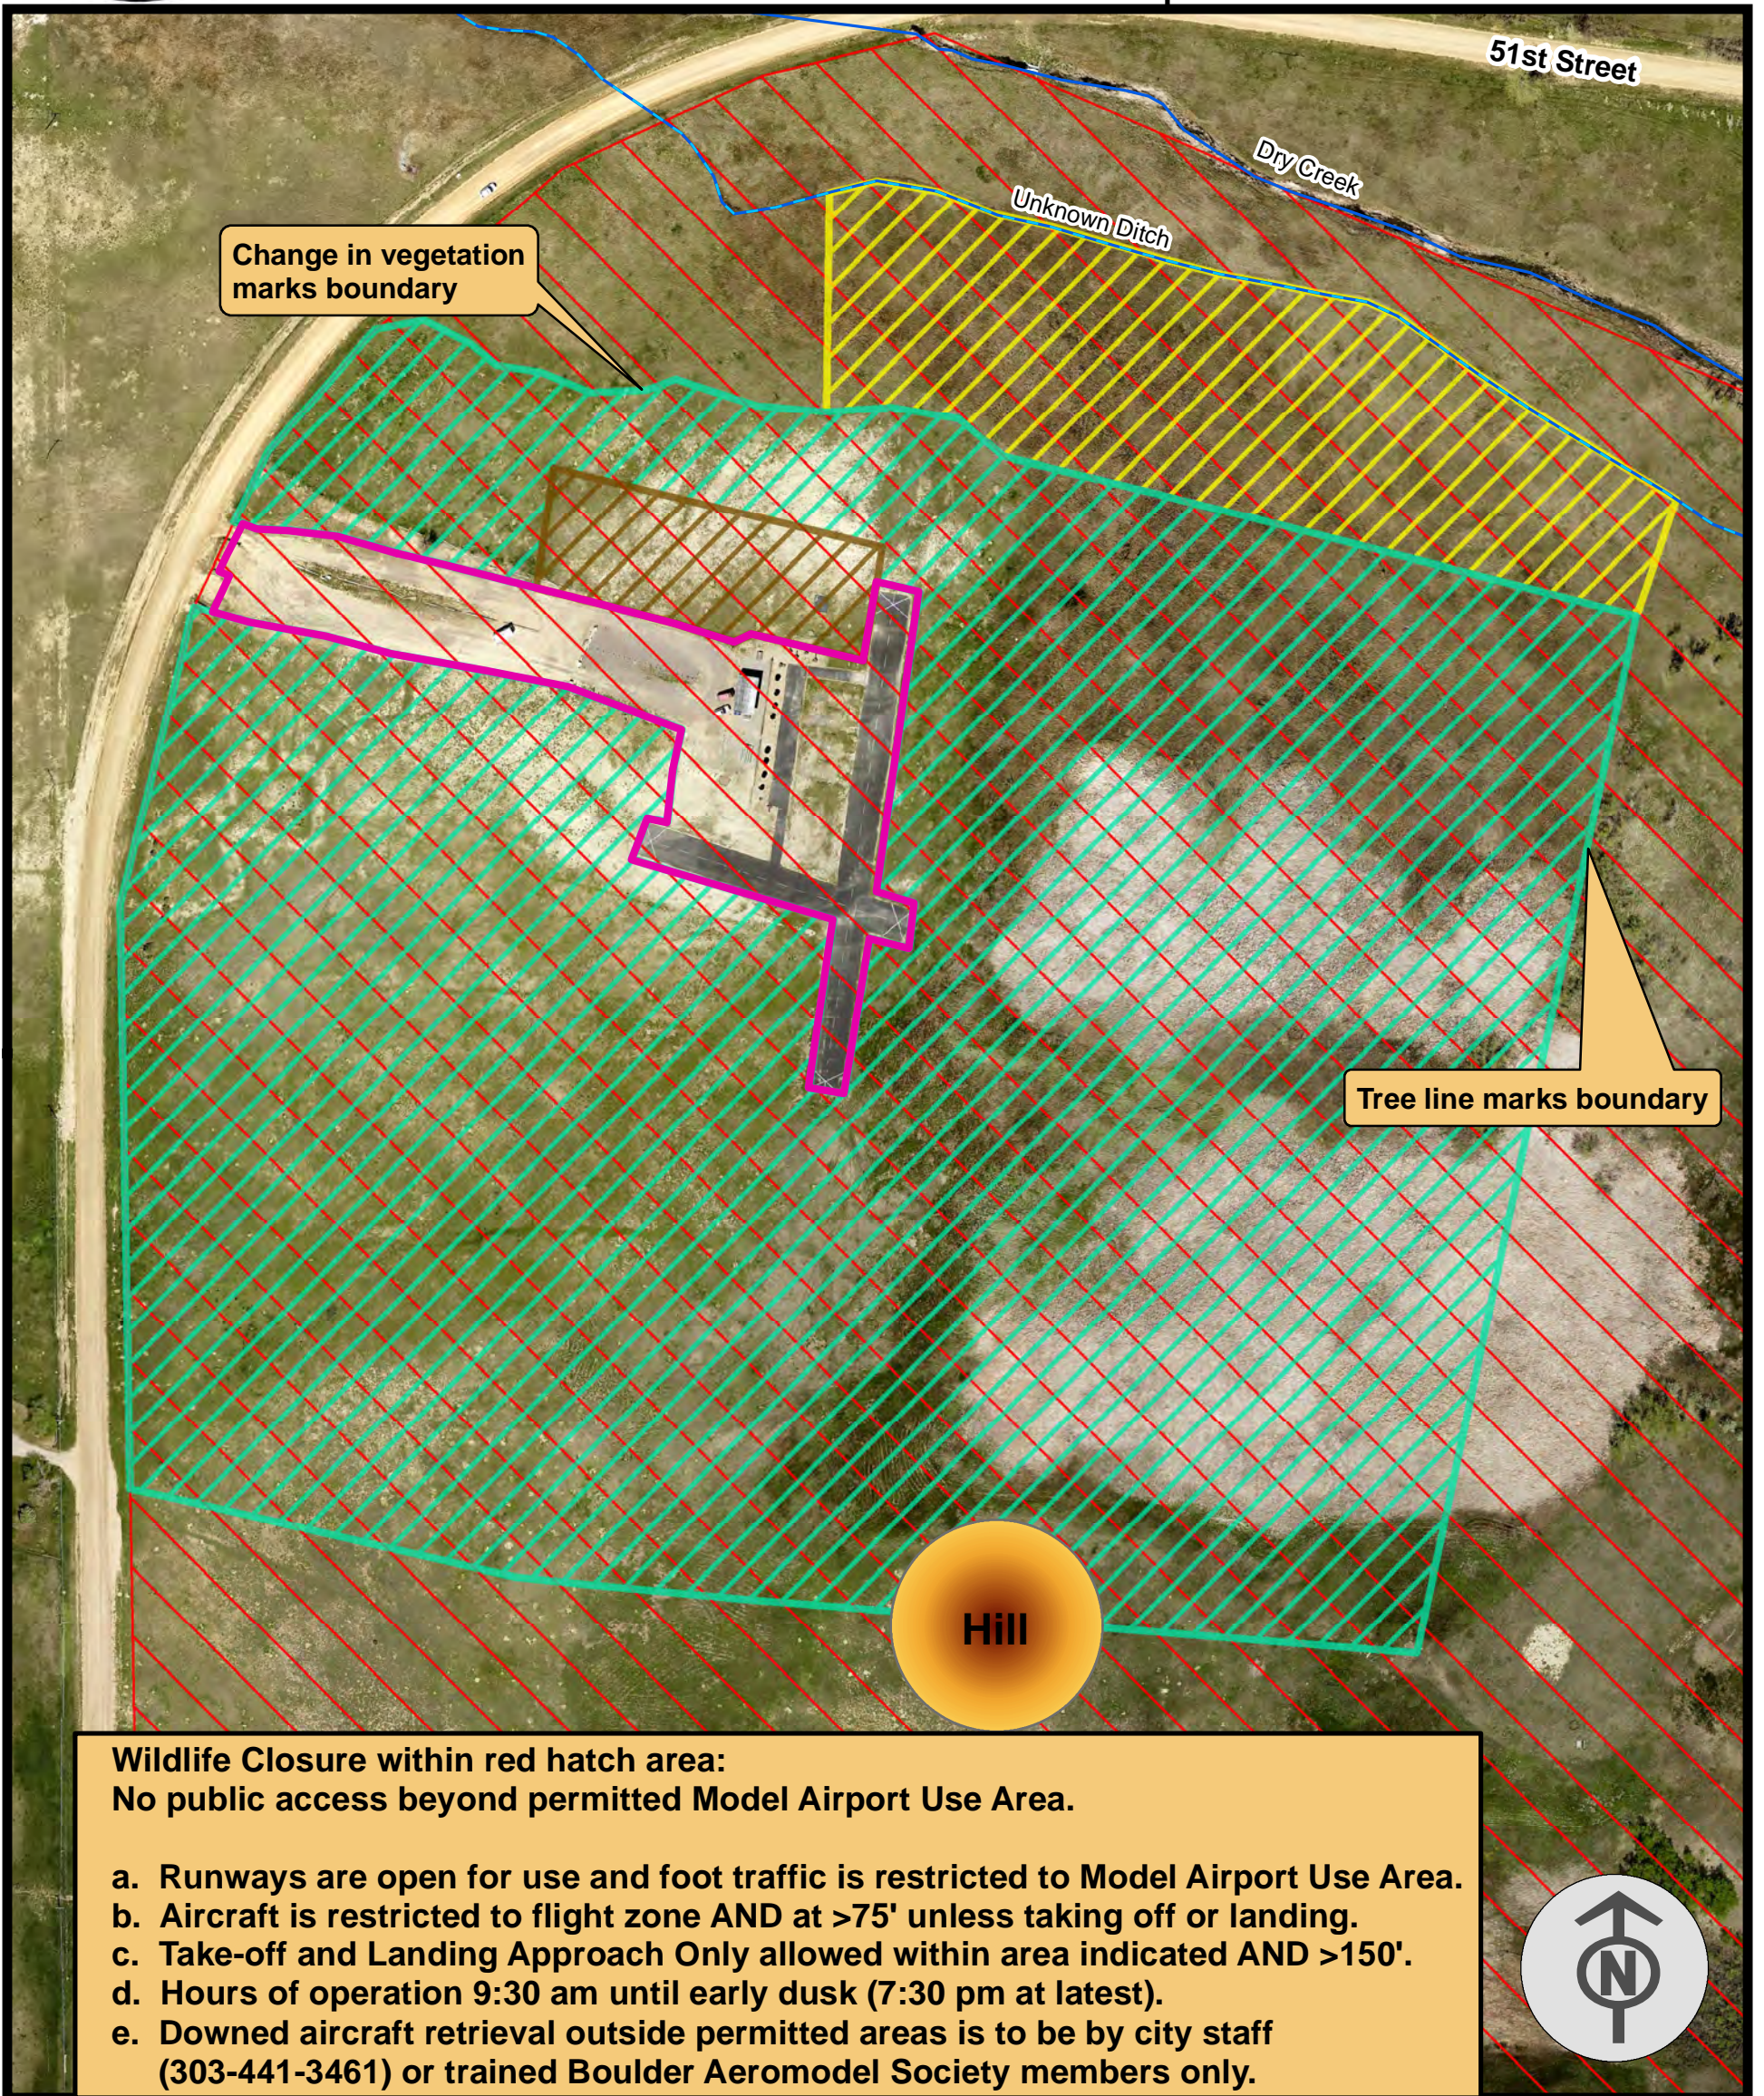

# Wildlife Closure for Dry Creek East of Boulder Reservoir (No Public Access)

Restricted Boulder Model Airport activity  
Permitted March 15 - September 10

- Model Airport Use Area
- Non-motorized and Helicopter Launch Area (pedestrian access allowed)
- Flight Zone, Above 75 ft
- Take-off and Landing Approach Only, Above 150 ft
- Wildlife Closure Area (No Public Access; Restricted Model Airport Activity)