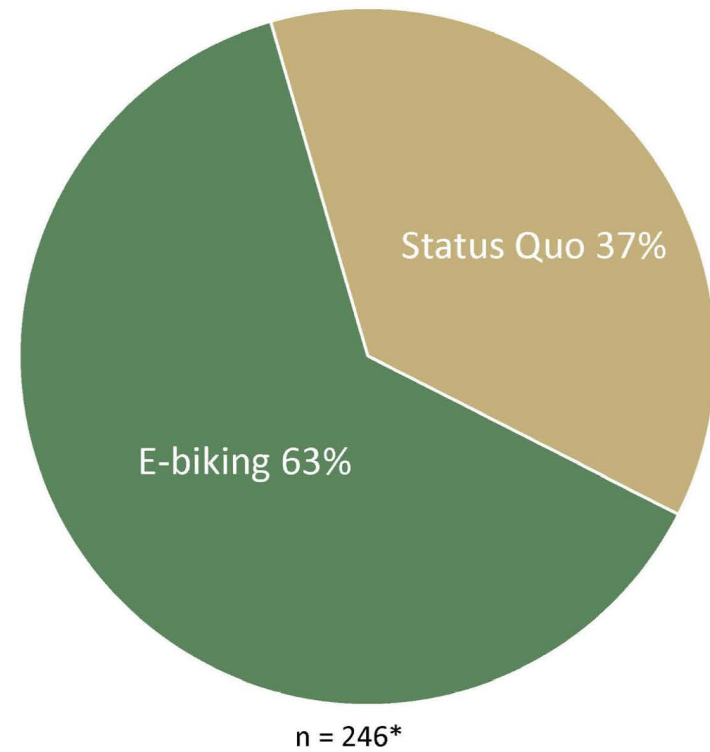

Support for E-bikes on Open Space

Online Engagement

Onsite Intercept

*These percentages come from a question that was added starting in week 4 of the 9-week survey that specifically asked respondents to indicate which option they "most prefer".