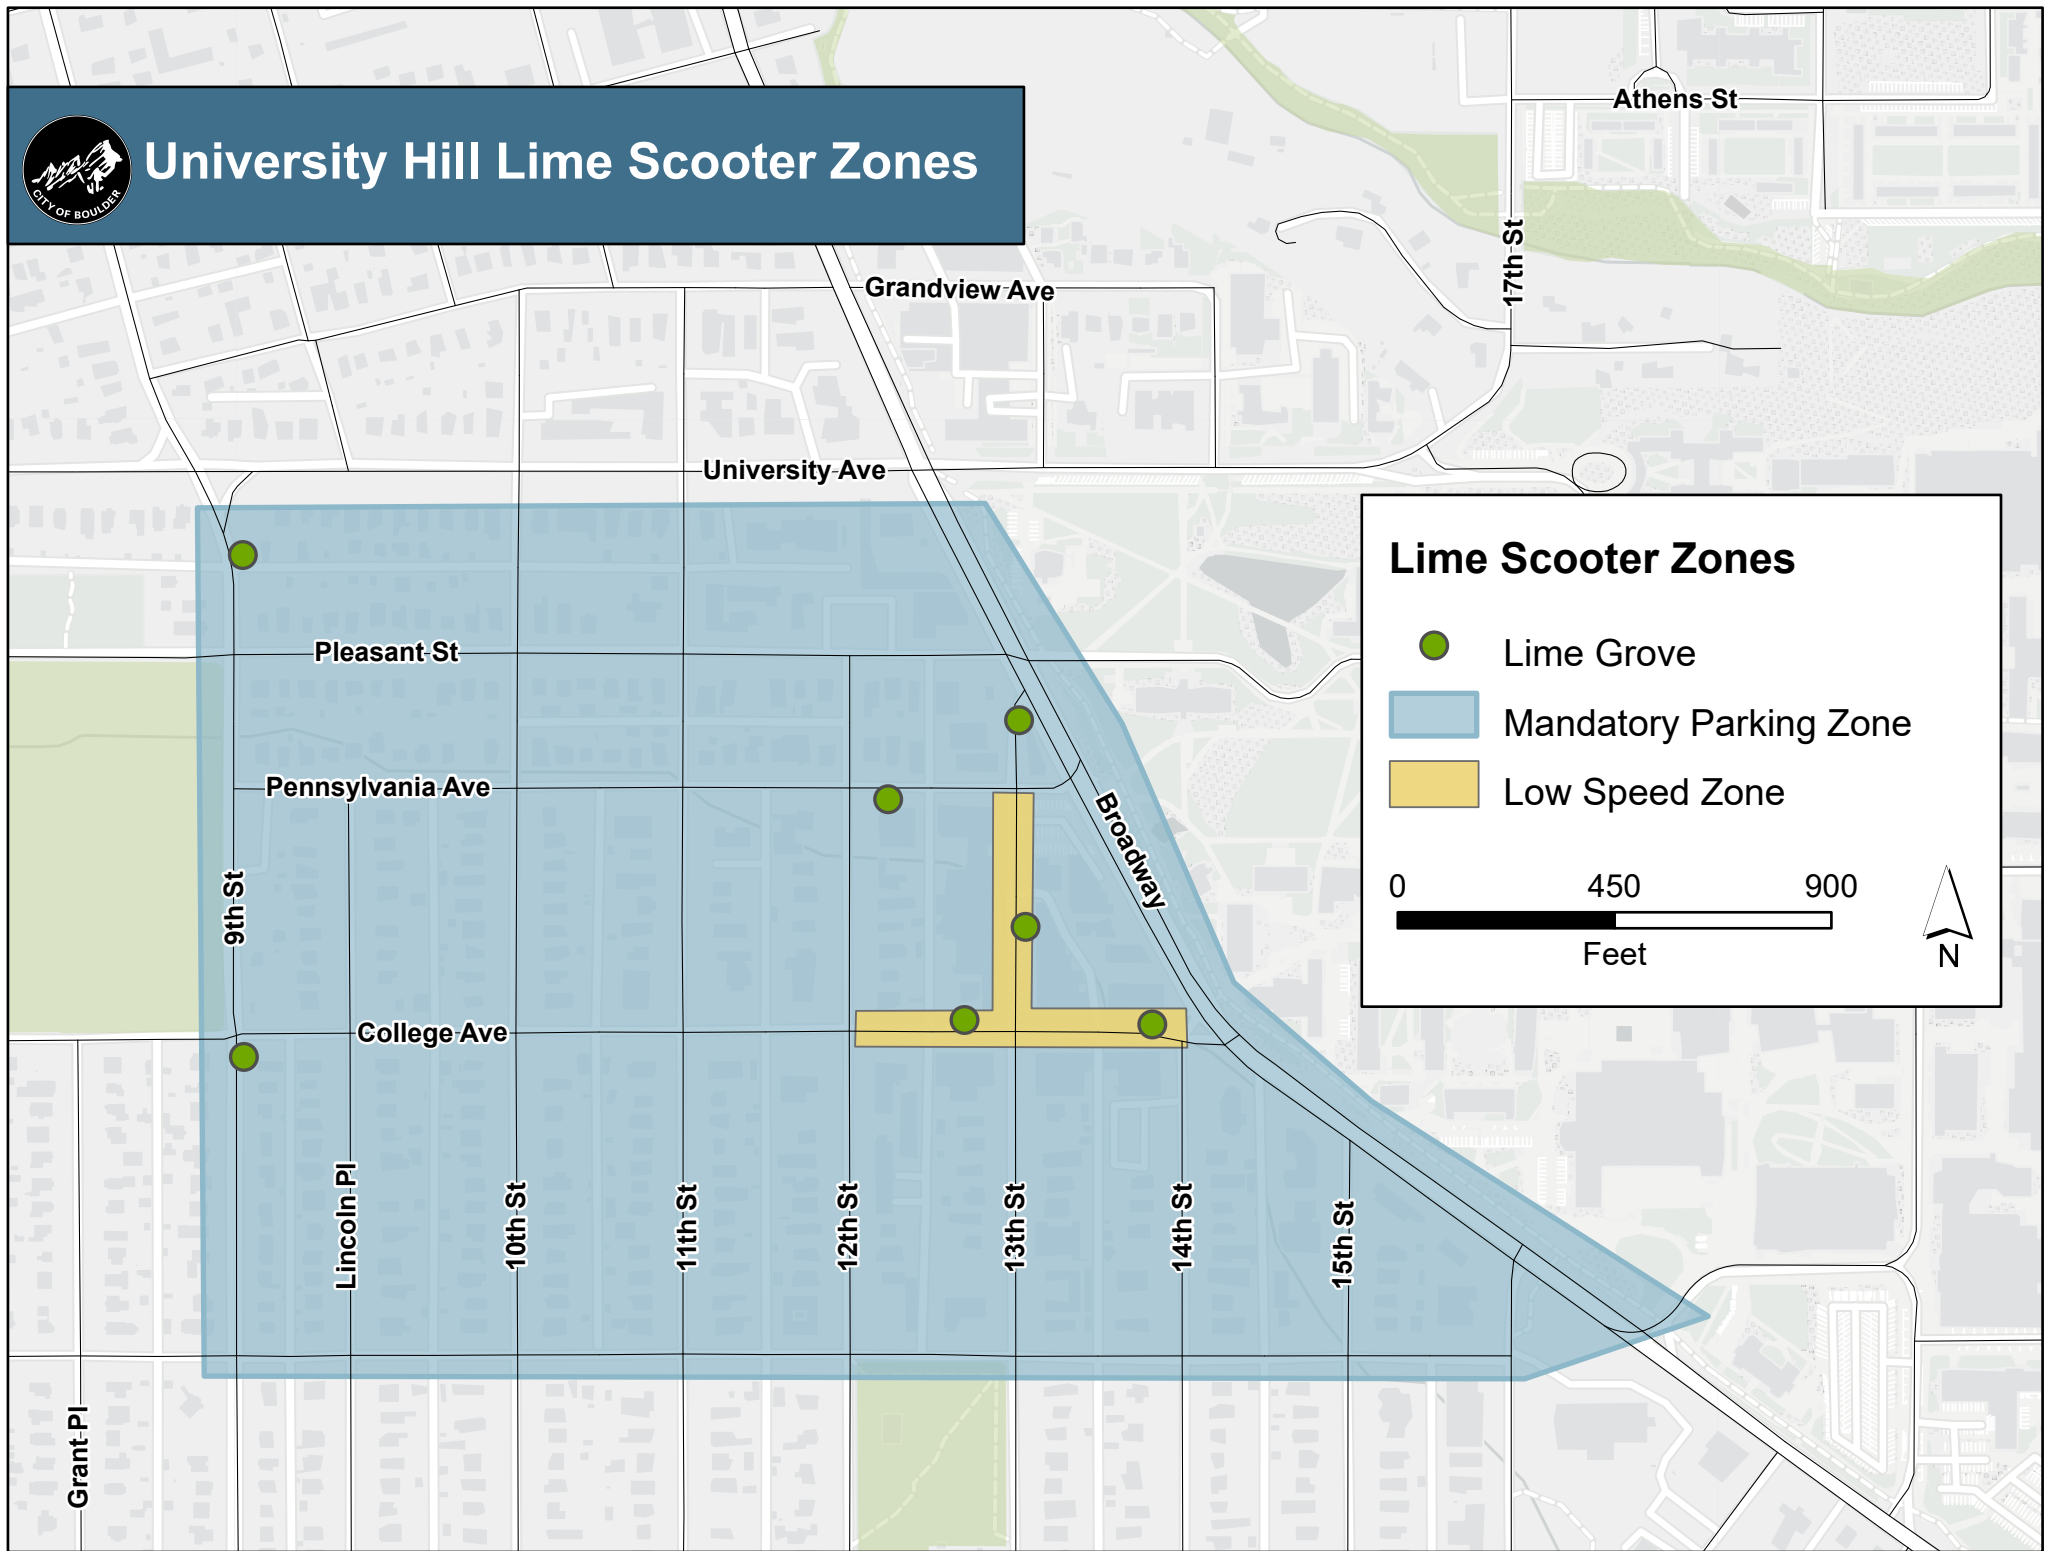

University Hill Lime Scooter Zones

Lime Scooter Zones

-  Lime Grove
-  Mandatory Parking Zone
-  Low Speed Zone